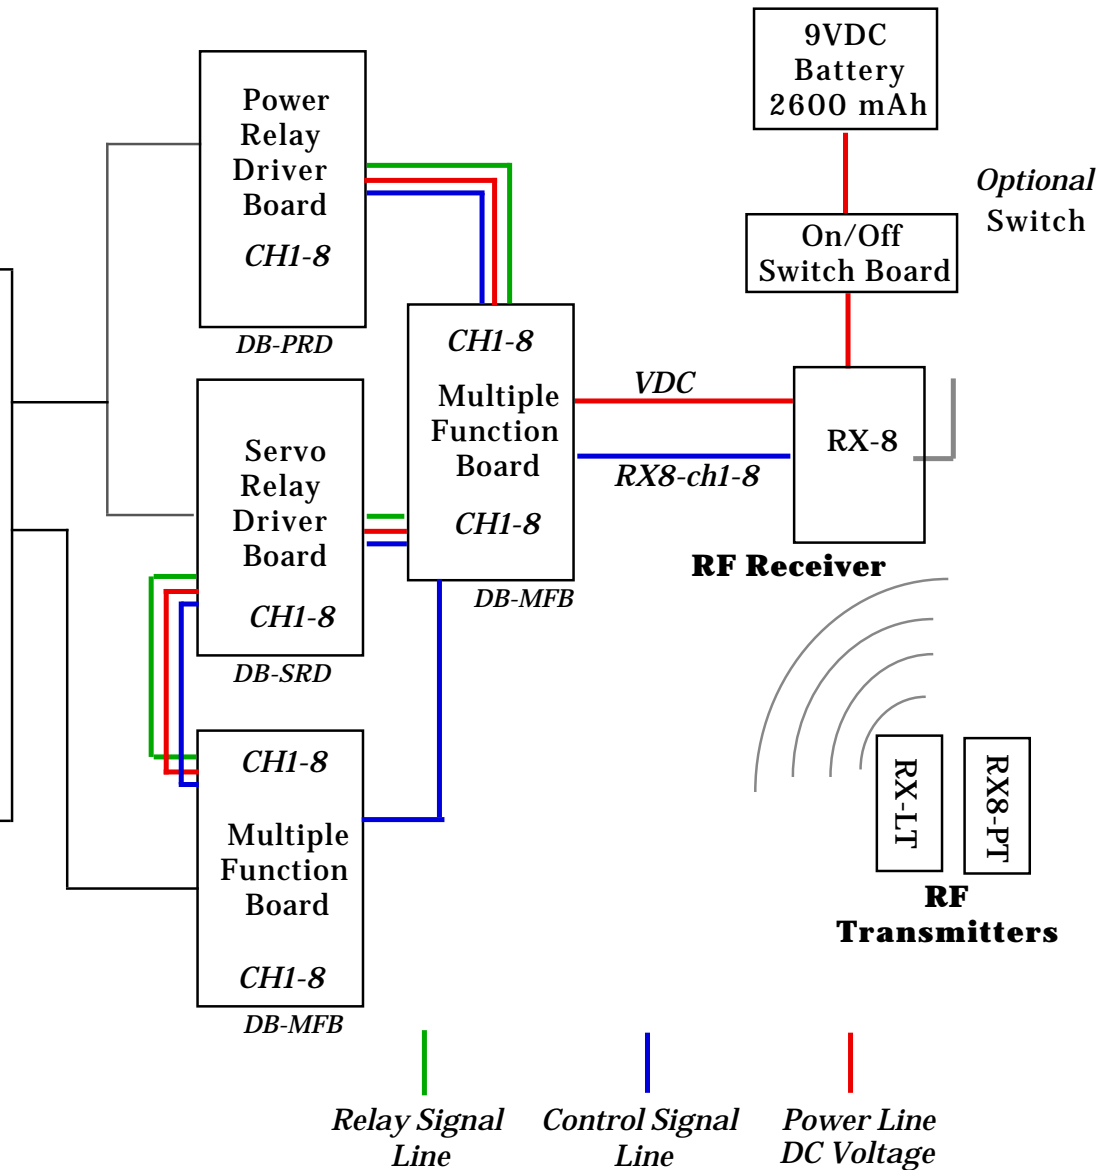

- OR -

8-Ch Solenoid Control Applications

Animatronics / Displays
Holiday Events (Halloween)

8-Ch Multifunction Setup

Applications

Multi Channels 1-8 x 4

Servo Action

DC Motor - CW/CCW

Audio Playback

Lighting Effects

Pneumatic Action

Electric Solenoid Action

Relay Switch On/Off

Special Effects

AC / DC Voltage Switch

8-Channel Relay Control

Applications Power Control

AC Voltage Control

Lights
Motors
Equipment
Special Effects Hardware

DC Voltage Control

- OR -

Control Signal Line

Power Line
DC or AC
Voltage

8-Ch Special Effects Device Control Applications