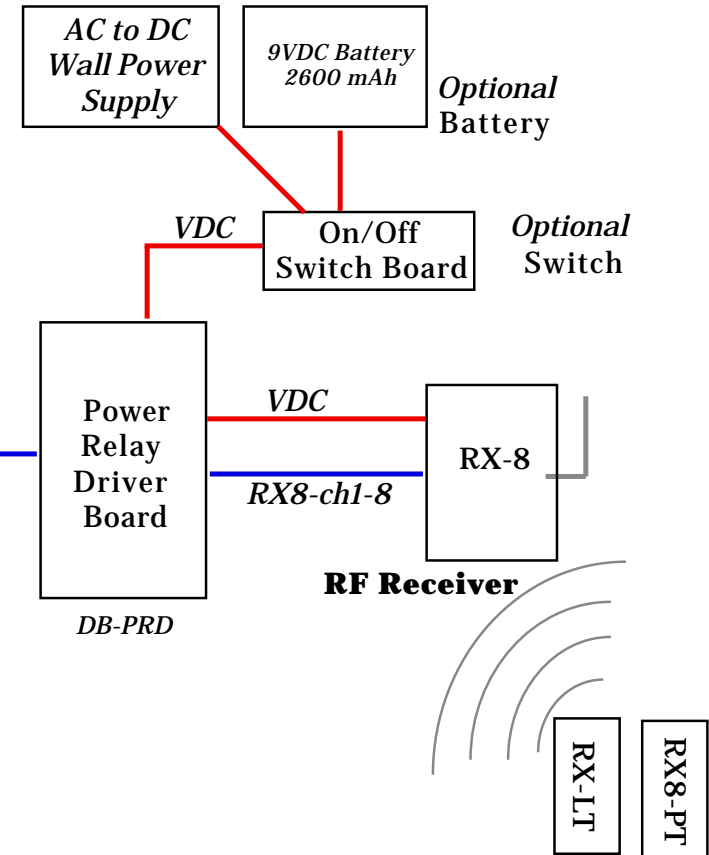

- OR -

8-Ch Solenoid Control Applications

Animatronics / Displays
Holiday Events (Halloween)

8-Ch Multifunction Setup

Applications

Multi Channels 1-8 x 4

Servo Action

DC Motor - CW/CCW

Audio Playback

Lighting Effects

Pneumatic Action

Electric Solenoid Action

Relay Switch On/Off

Special Effects

AC / DC Voltage Switch

8-Channel Relay Control

Applications Power Control

AC Voltage Control

Lights
Motors
Equipment
Special Effects Hardware

DC Voltage Control

- OR -

Control Signal Line

Power Line
DC or AC
Voltage

8-Ch Special Effects Device Control Applications