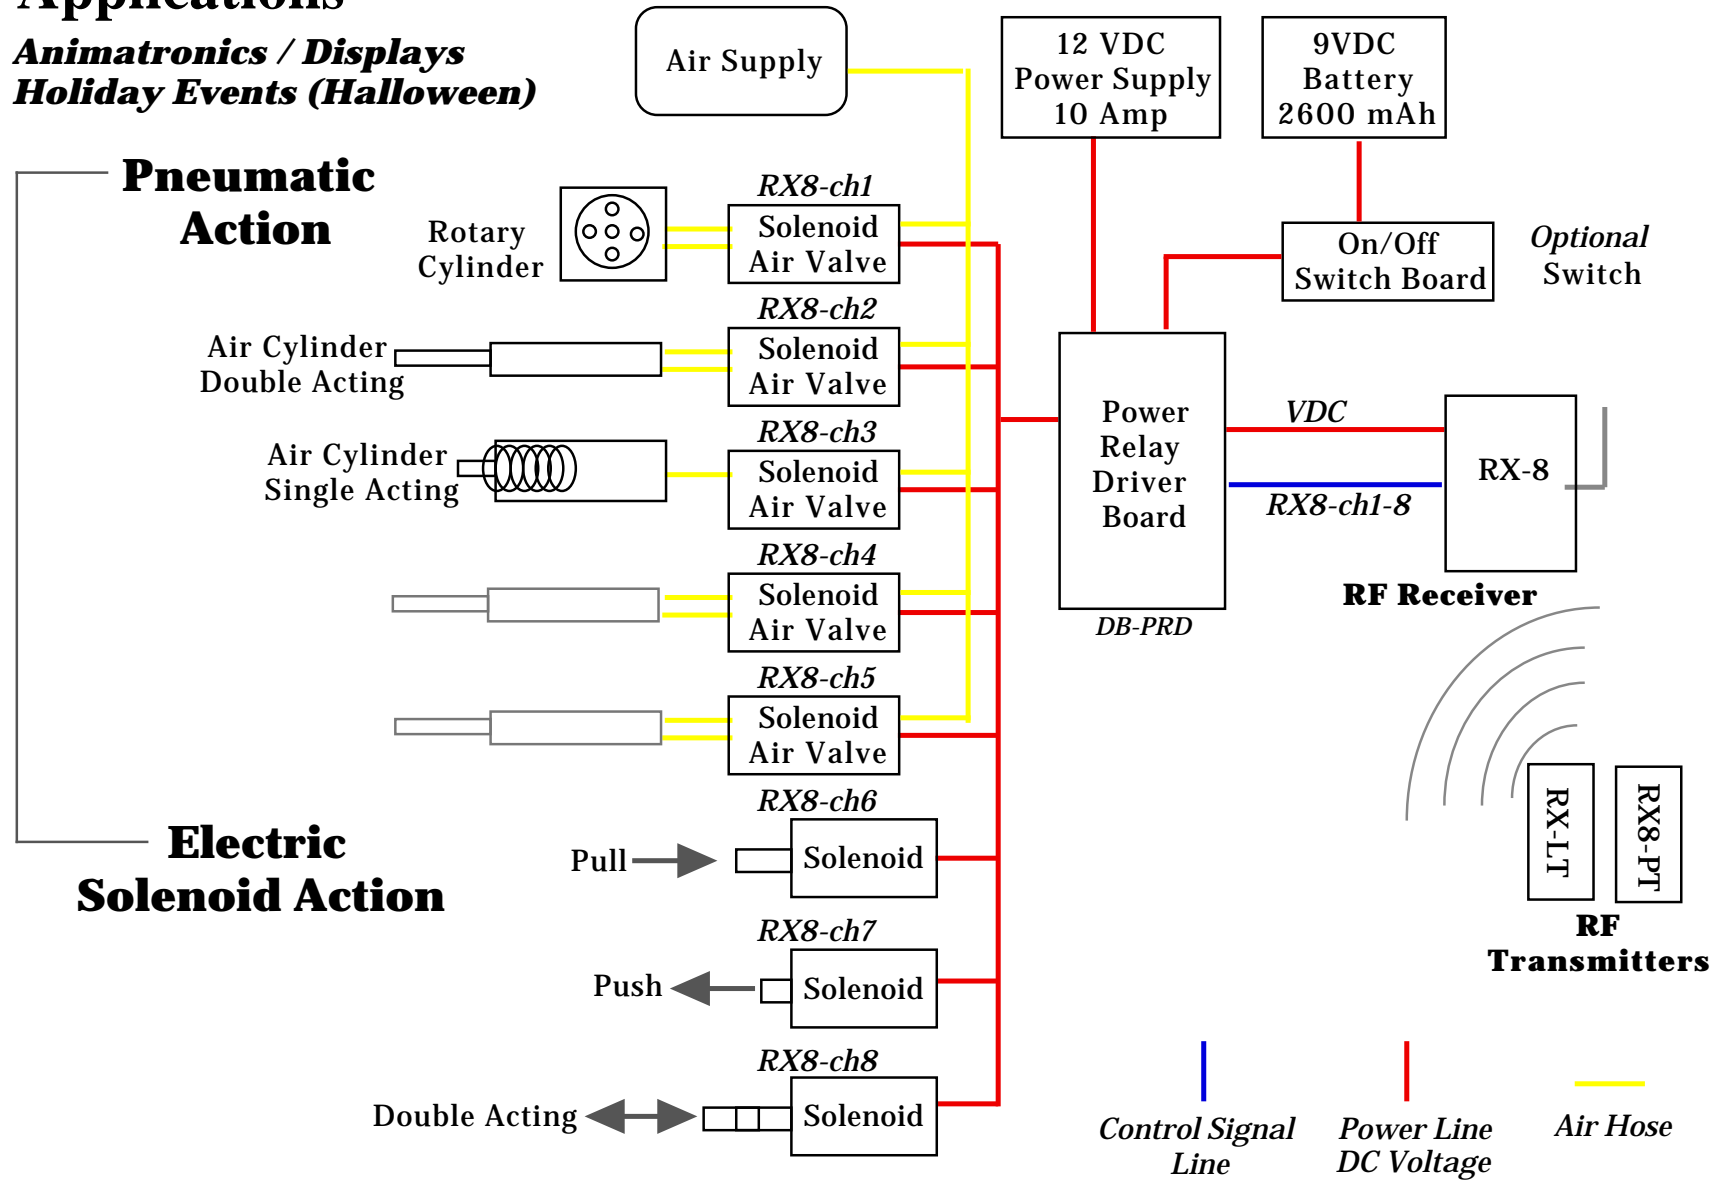

- OR -

8-Ch Solenoid Control Applications

Animatronics / Displays
Holiday Events (Halloween)

8-Ch Multifunction Setup

Applications

Multi Channels 1-8 x 4

Servo Action

DC Motor - CW/CCW