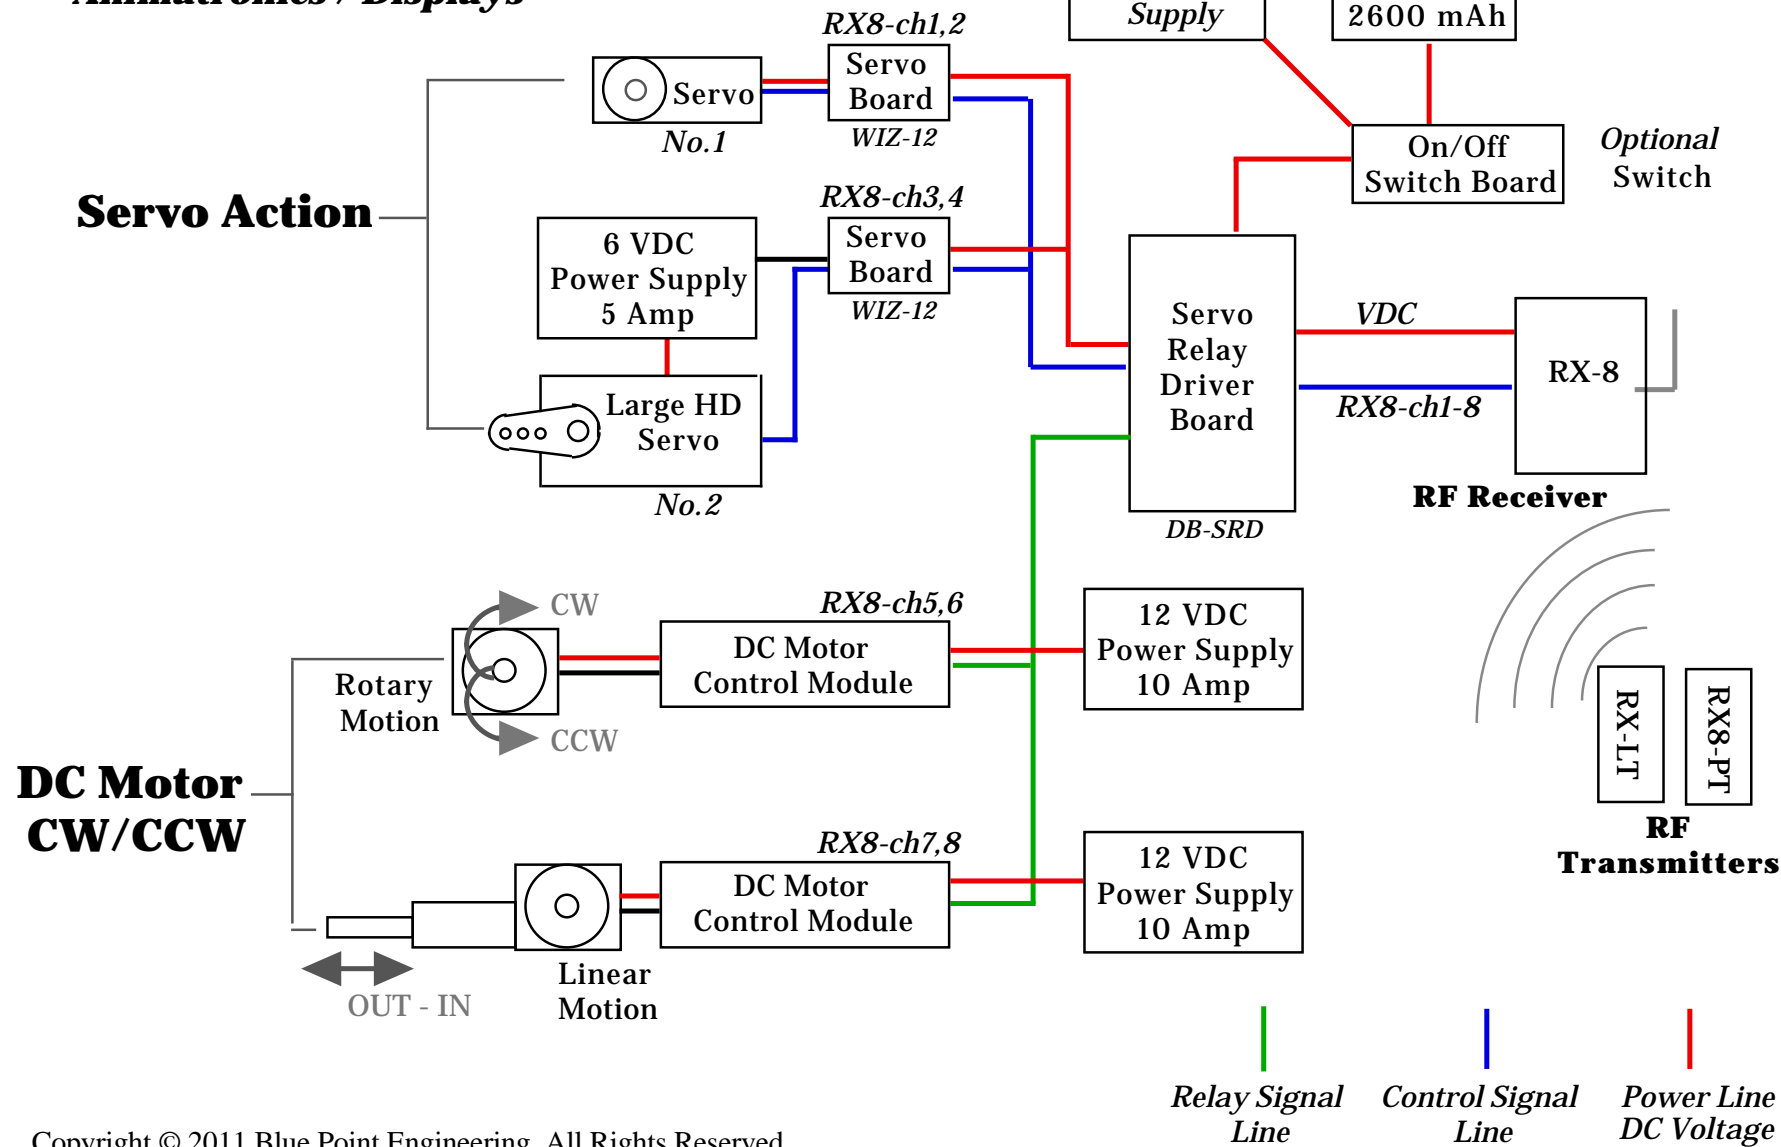

Blue Point Engineering Inc.

www.BPEsolutions.com

Phone (303) 651-3794

8-Ch Multifunction Control - A

Applications

Animatronics / Displays

8-Ch Multifunction Control - B Applications

Animatronics / Displays

- OR -

8-Ch Solenoid Control Applications

Animatronics / Displays
Holiday Events (Halloween)

8-Ch Multifunction Setup

Applications

Multi Channels 1-8 x 4

Servo Action

DC Motor - CW/CCW

Applications Power Control

AC Voltage Control

Lights
Motors
Equipment
Special Effects Hardware

DC Voltage Control

- OR -

Control Signal Line

Power Line
DC or AC
Voltage

8-Ch Special Effects Device Control Applications