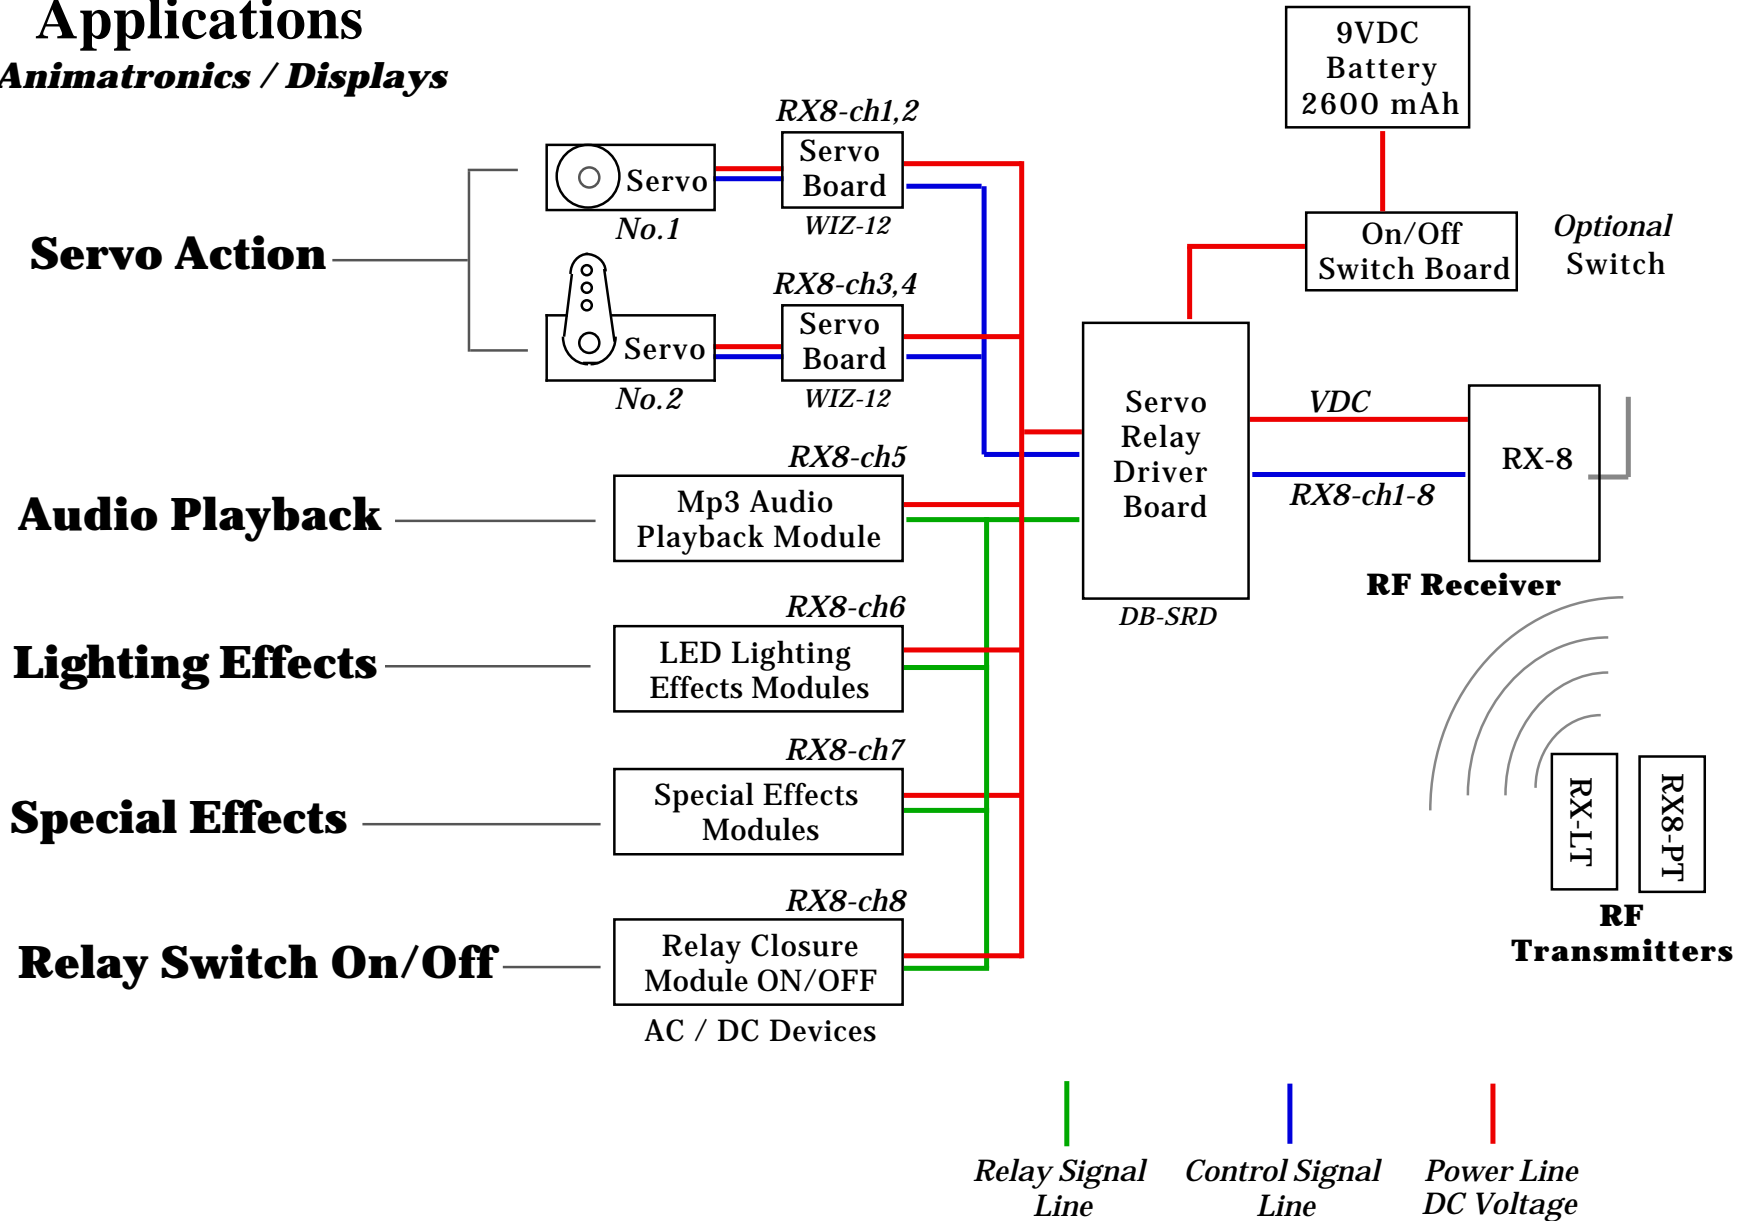

8-Ch Multifunction Control - A

Applications

Animatronics / Displays