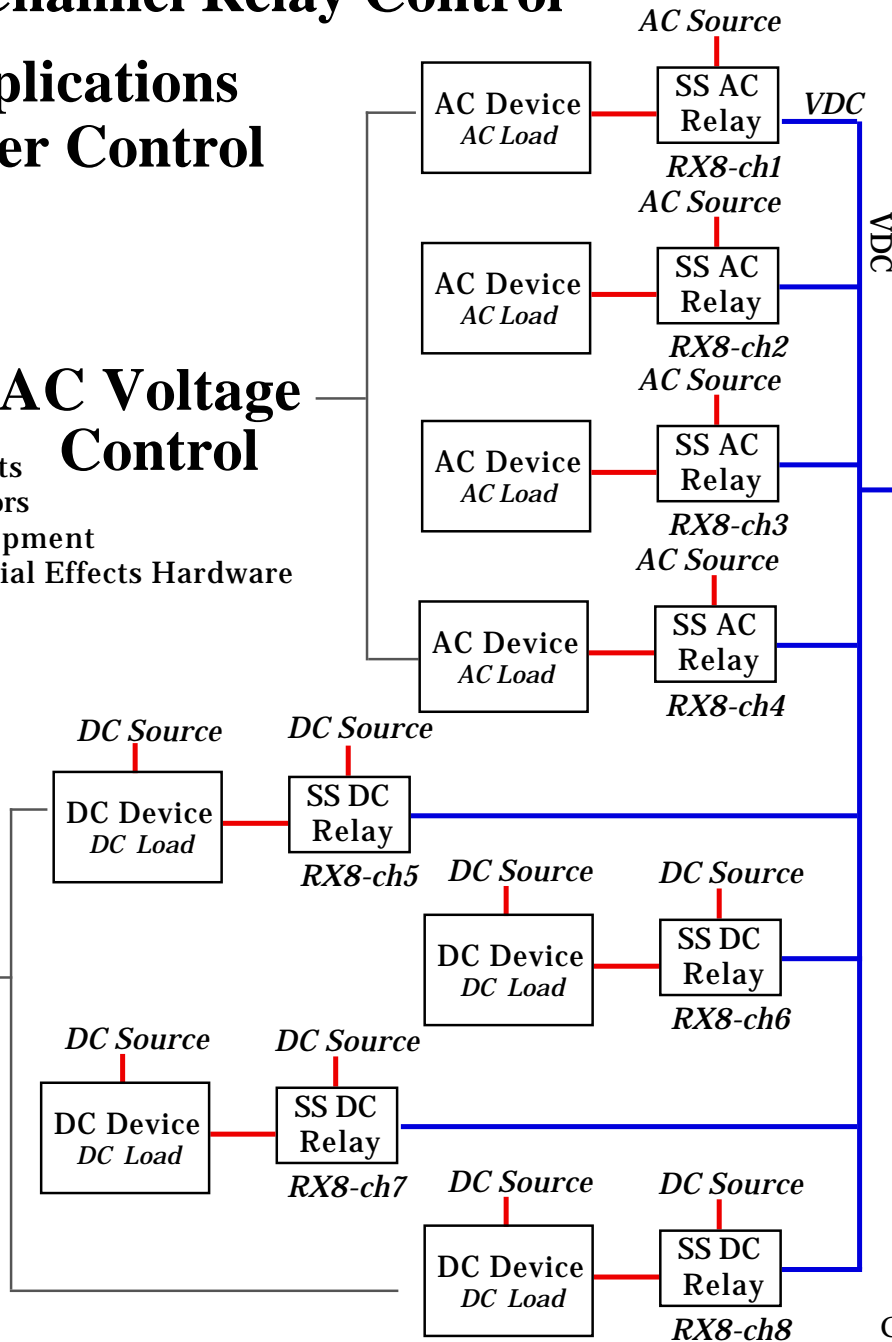

- OR -

8-Ch Solenoid Control Applications

Animatronics / Displays
Holiday Events (Halloween)

8-Ch Multifunction Setup

Applications

Multi Channels 1-8 x 4

Servo Action

DC Motor - CW/CCW

Audio Playback

Lighting Effects

Pneumatic Action

Electric Solenoid Action

Relay Switch On/Off

Special Effects

AC / DC Voltage Switch

8-Channel Relay Control

Applications Power Control

AC Voltage Control

Lights
Motors
Equipment
Special Effects Hardware

DC Voltage Control

- OR -

Control Signal Line

Power Line
DC or AC
Voltage

8-Ch Special Effects Device Control Applications