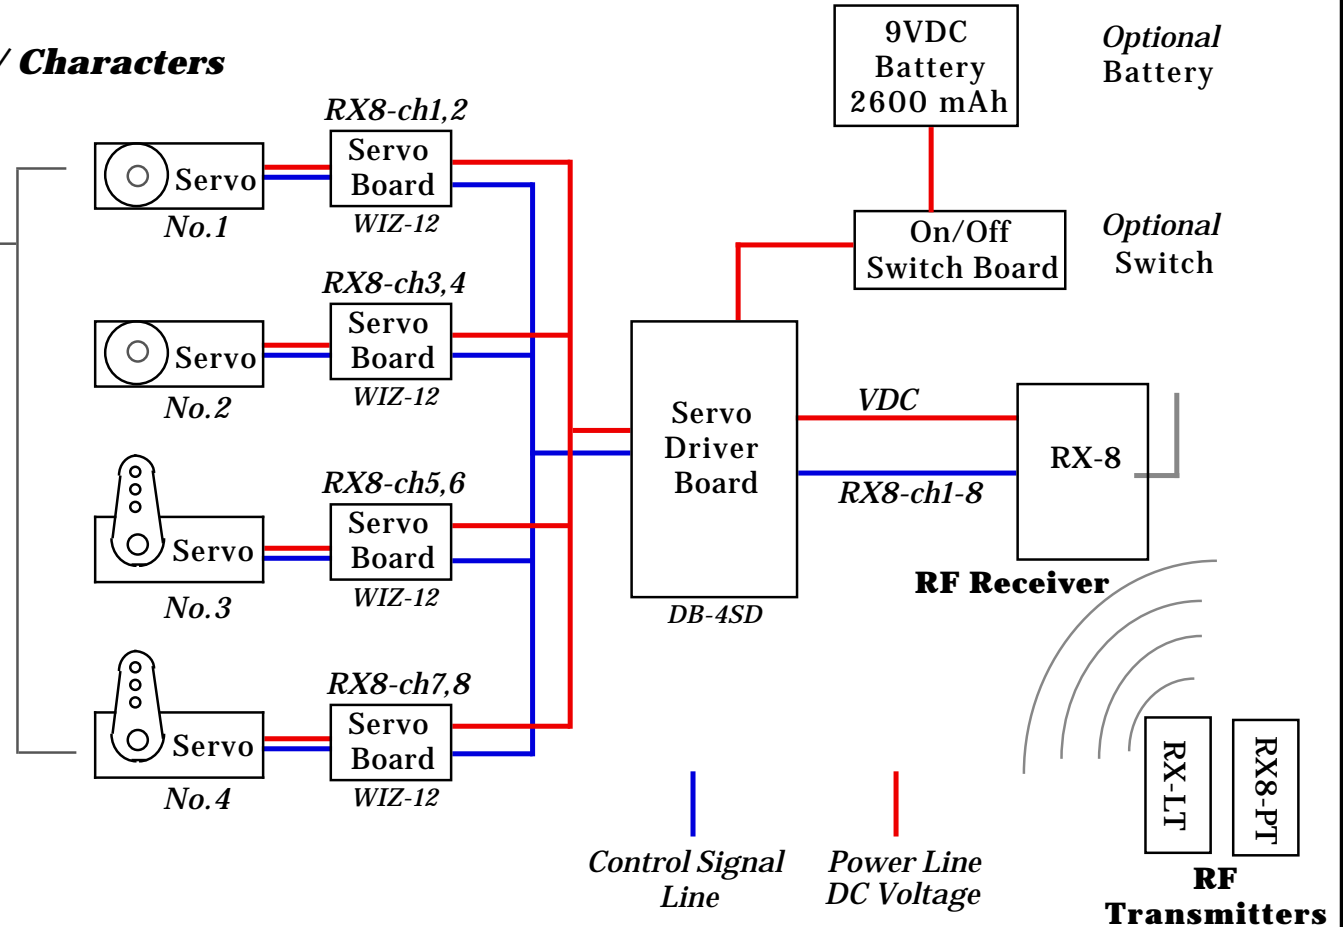

Wireless Radio Control Applications

Hardware Setup Overview

4-Channel Servo Control Applications

Puppets / Animatronics / Characters

Servo Action

Head - Left-Center-Right
Head - Up-Center-Down

Eyes - Left-Center-Right
Eyes - Up - Down
Eye Blinker - Open - Close
Mouth - Open - Close

Arms - Up-Mid-Down
Legs - Up-Mid-Down

Wings - Open - Close
Tongue - In - Out
Ears - Up - Down - Out - In

Other -

Copyright © 2011 Blue Point Engineering All Rights Reserved

For more information on these products or to place an order

Blue Point Engineering Inc.

www.BPEsolutions.com

Phone (303) 651-3794