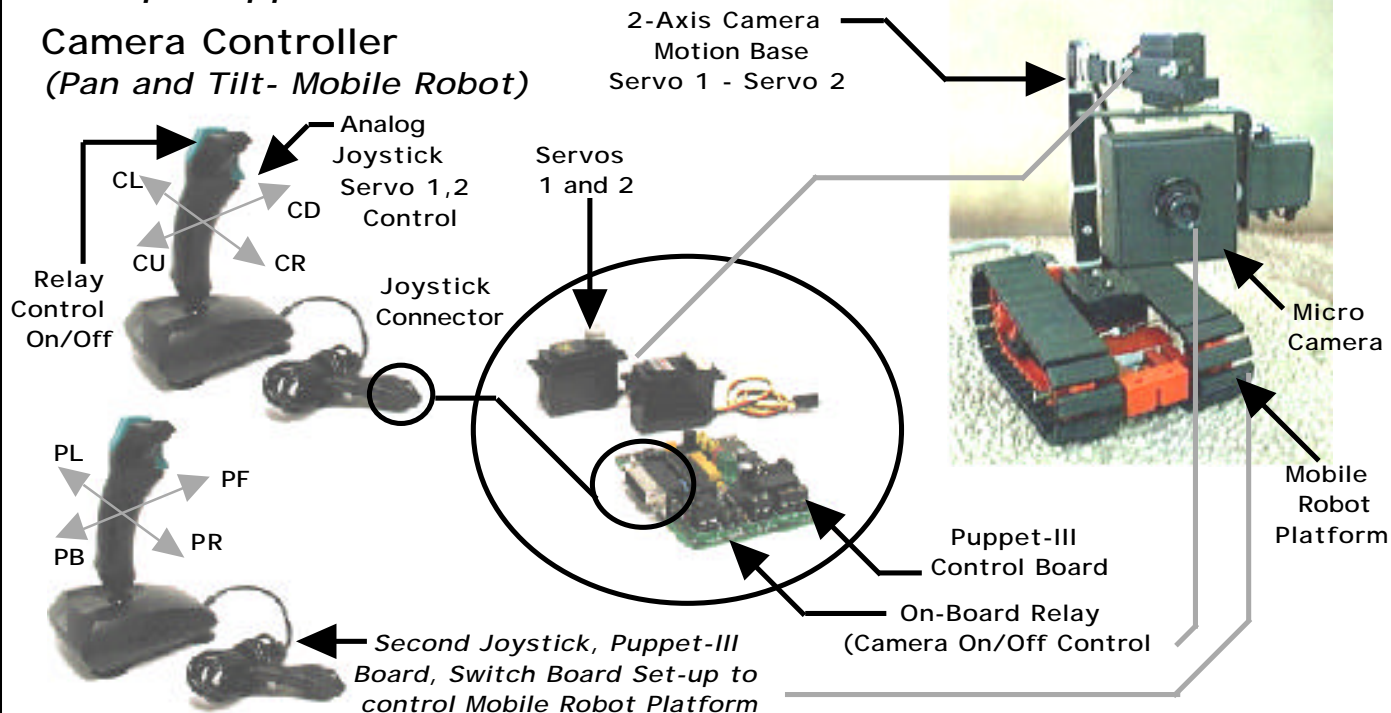

## Puppet - III Controller (Joystick Control)

Controller

### Example Applications

#### Camera Controller (Pan and Tilt- Mobile Robot)

#### Puppet Controller ( Eyes L/R - U/D Control ) ( Mouth O/C Control )

Custom Equipment, Unique Electronic Products