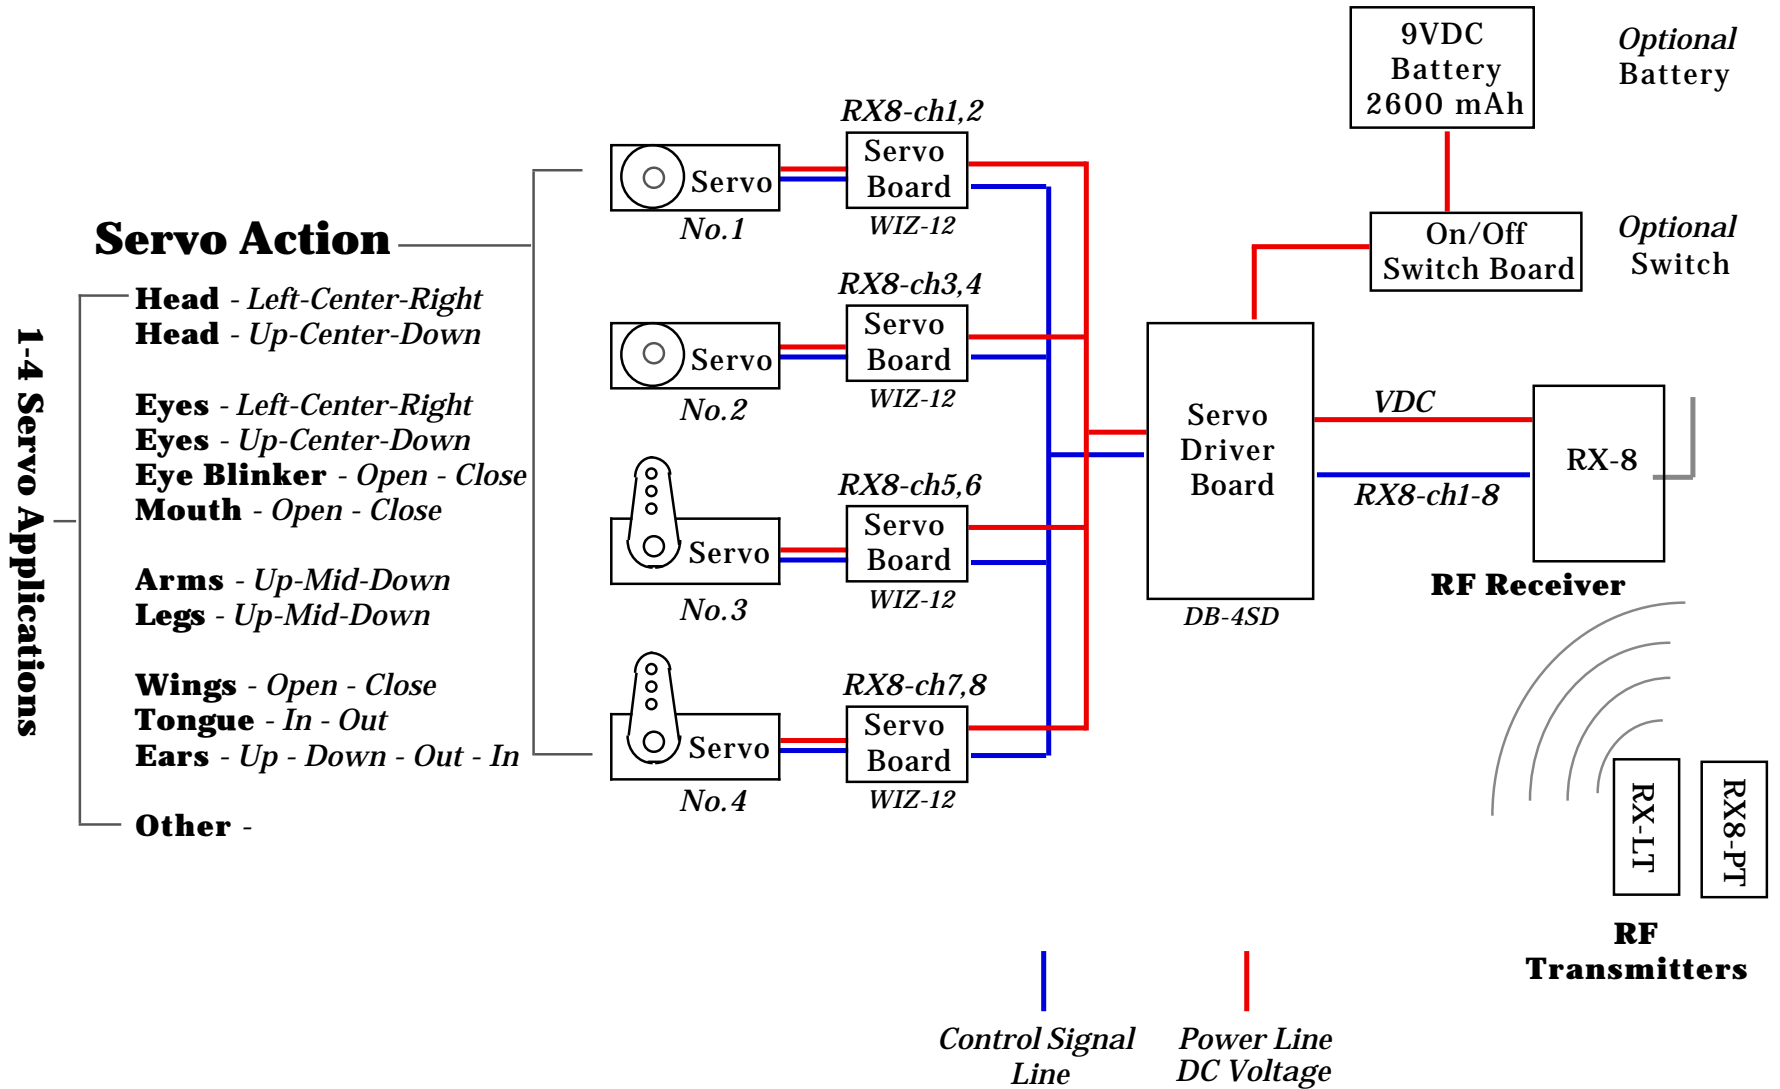

Wireless Radio Control of Puppets

Hardware Setup Overview

Page 1

1 to 3- Servo Control Applications

Copyright © 2011 Blue Point Engineering All Rights Reserved

For more information on these products or to place an order

Blue Point Engineering Inc.

www.BPEsolutions.com

Phone (303) 651-3794

4-Channel Servo Control Applications

1 Servo Control Applications

8-Ch Multifunction Control - A Applications

8-Ch Multifunction Control - B Applications