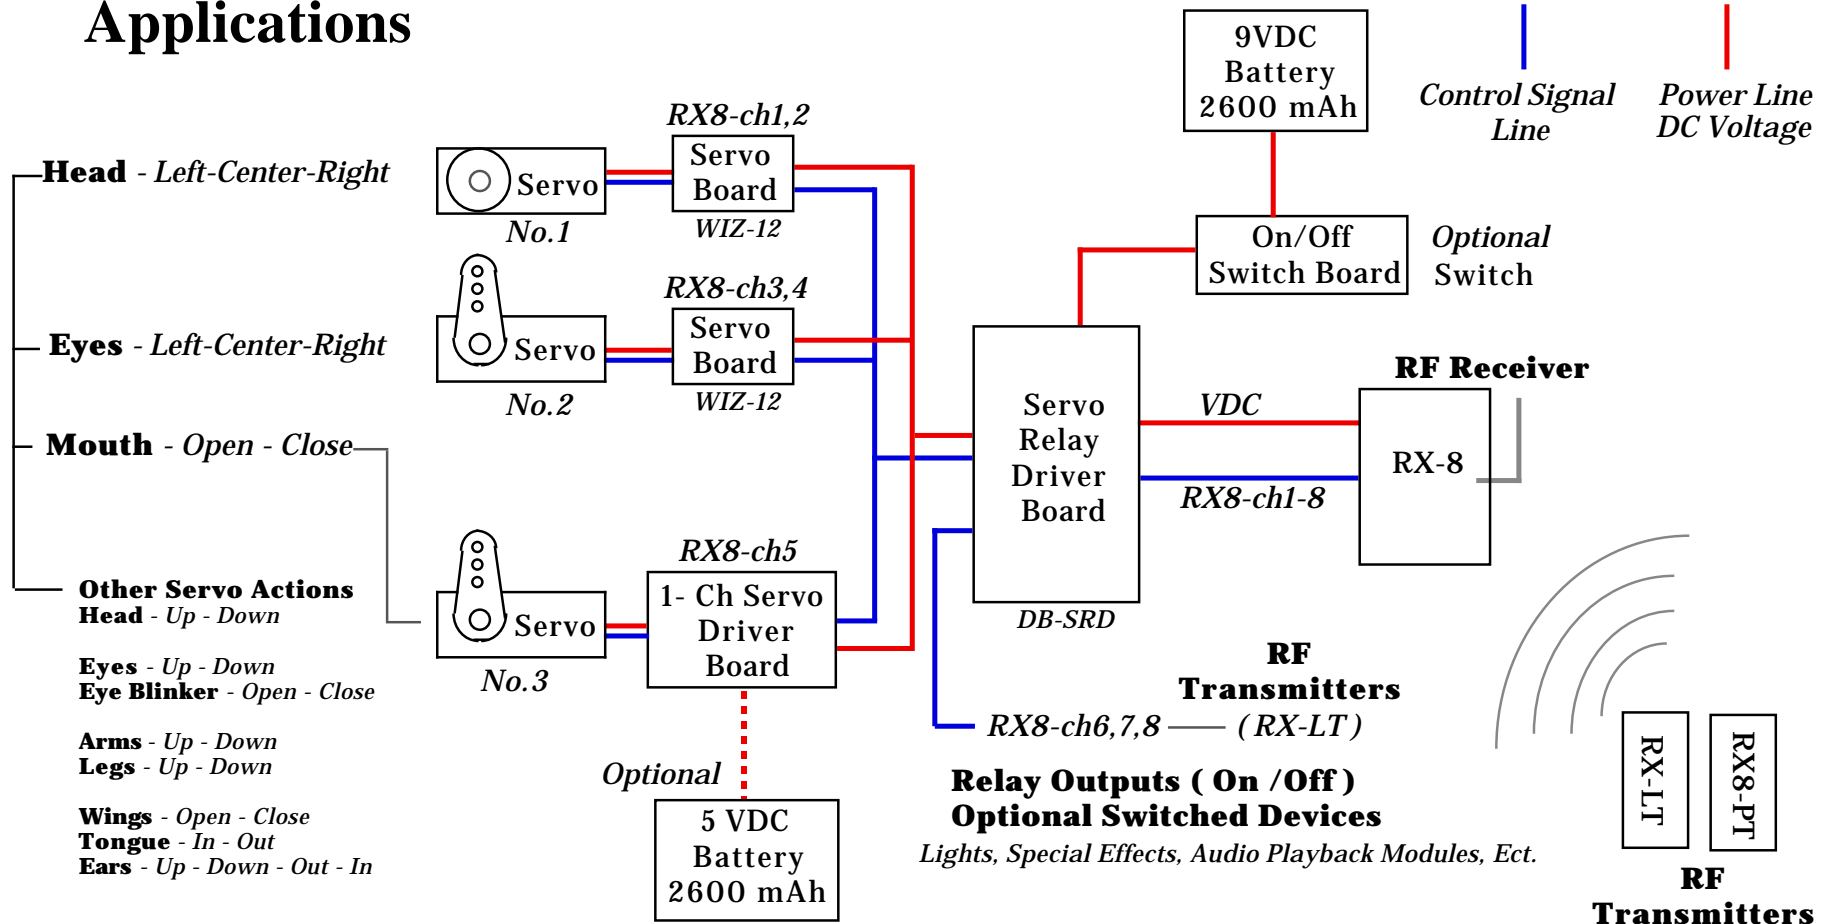

Wireless Radio Control of Puppets

Hardware Setup Overview

Page 1

1 to 3- Servo Control Applications

Copyright © 2011 Blue Point Engineering All Rights Reserved

For more information on these products or to place an order

Blue Point Engineering Inc.

www.BPEsolutions.com

Phone (303) 651-3794

4-Channel Servo Control Applications

1 Servo Control Applications

8-Ch Multifunction Control - A Applications

8-Ch Multifunction Control - B Applications