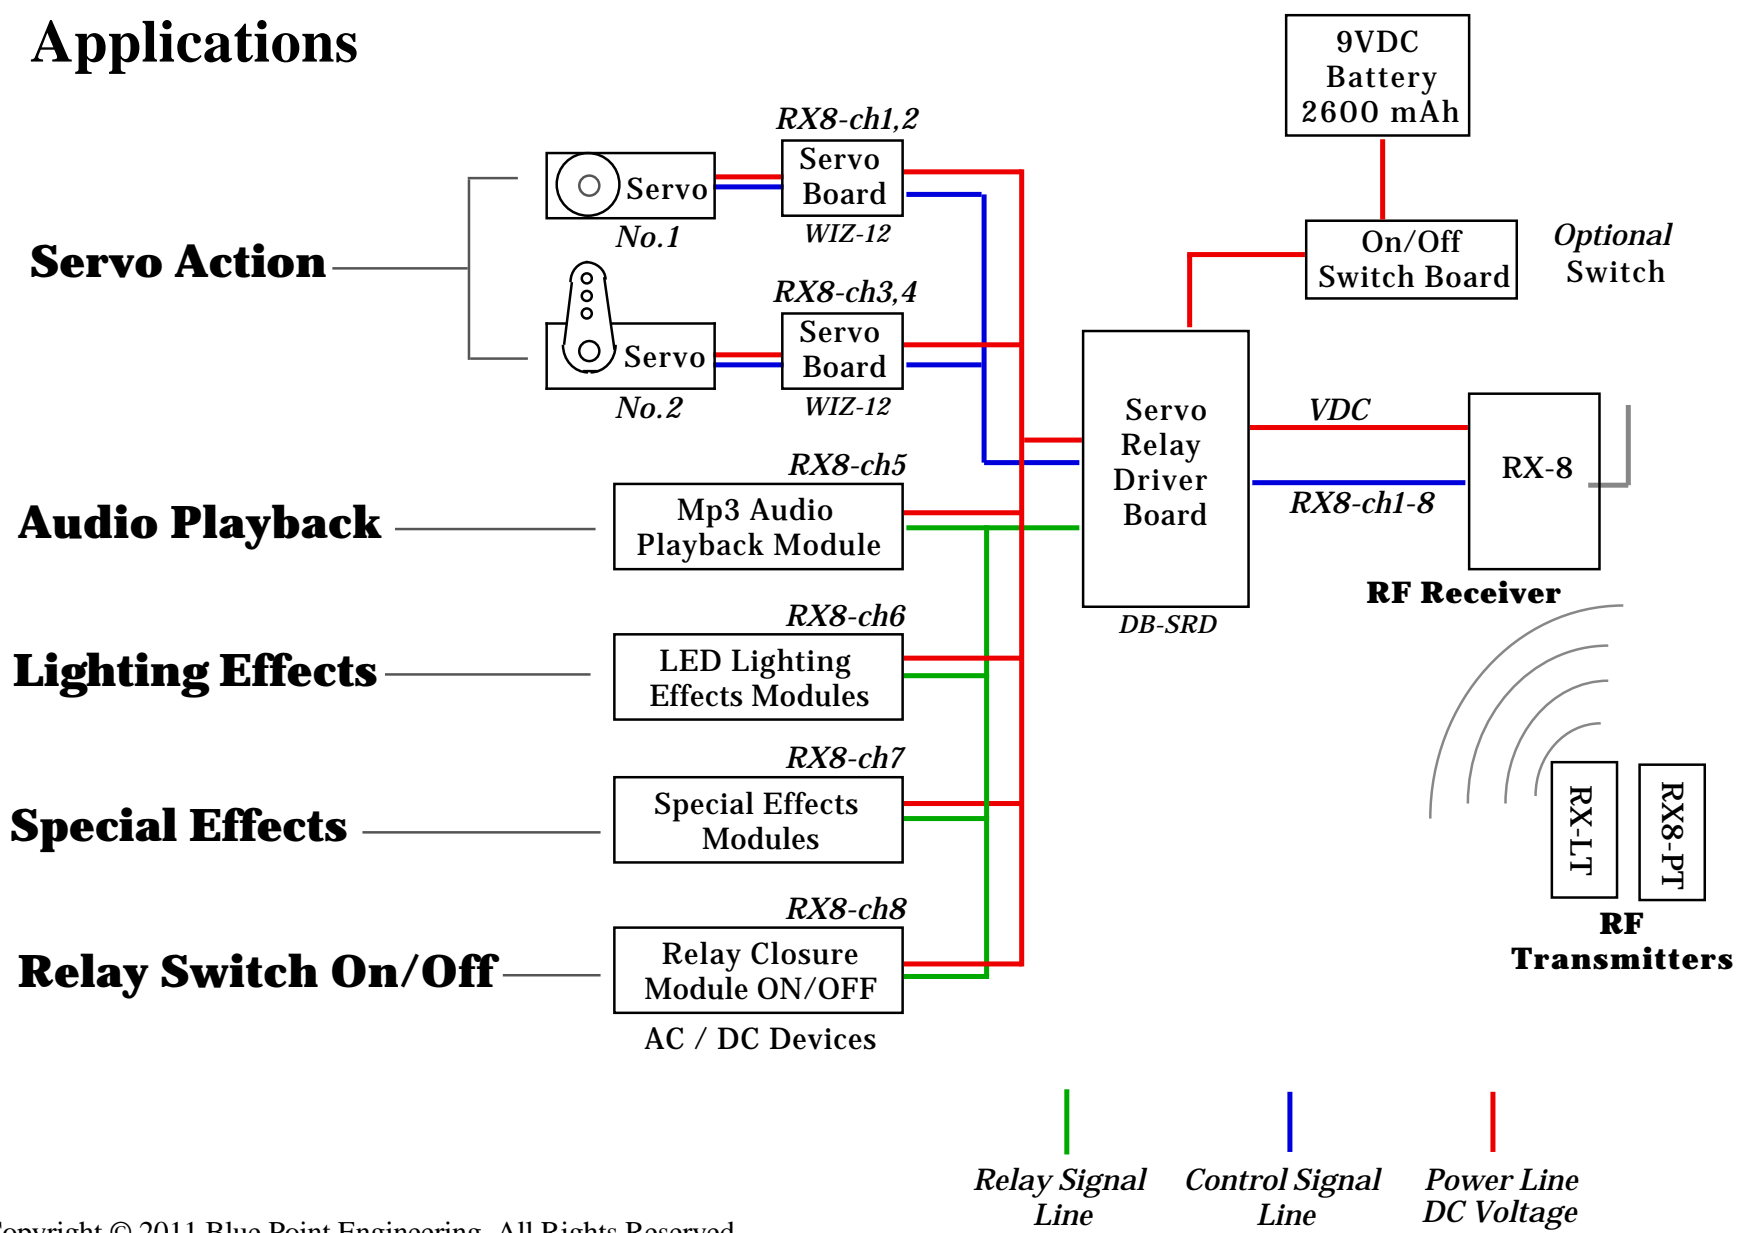

Blue Point Engineering Inc.

www.BPEsolutions.com

Phone (303) 651-3794

4-Channel Servo Control Applications

1 Servo Control Applications

8-Ch Multifunction Control - A Applications

8-Ch Multifunction Control - B Applications