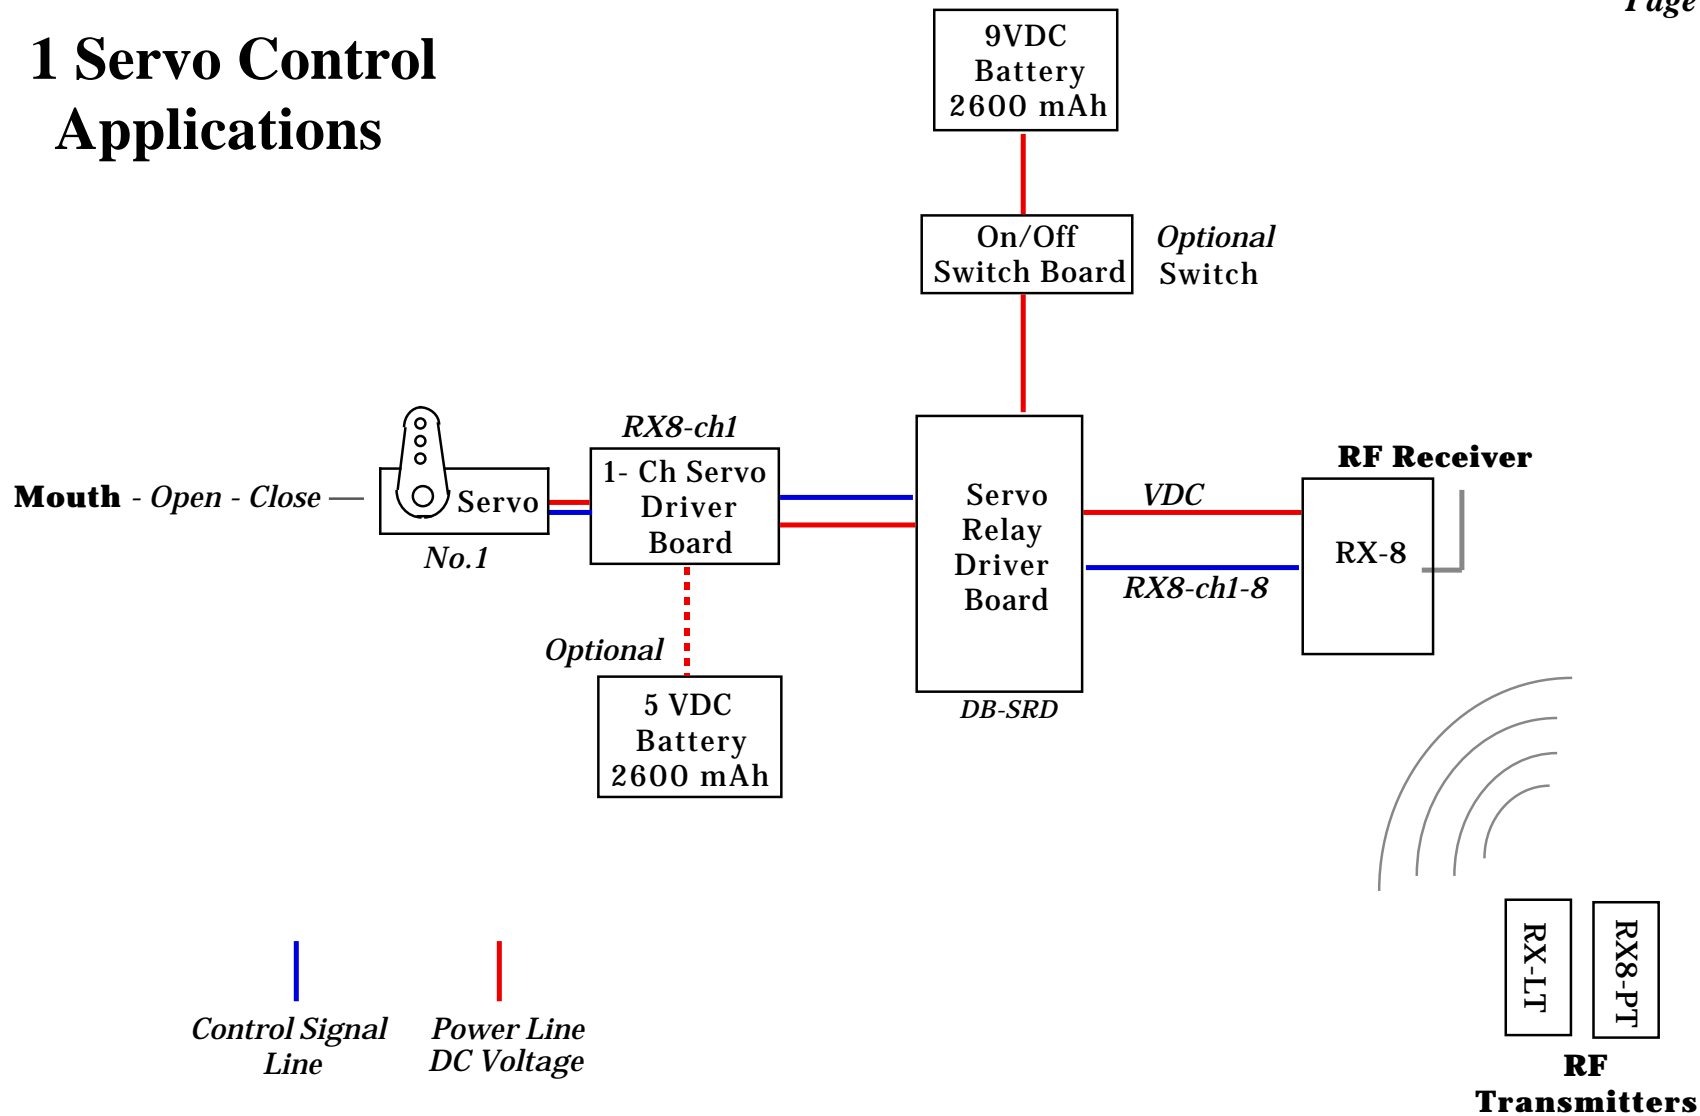

Blue Point Engineering Inc.

www.BPEsolutions.com

Phone (303) 651-3794

4-Channel Servo Control Applications

1 Servo Control Applications

8-Ch Multifunction Control - A Applications

8-Ch Multifunction Control - B Applications