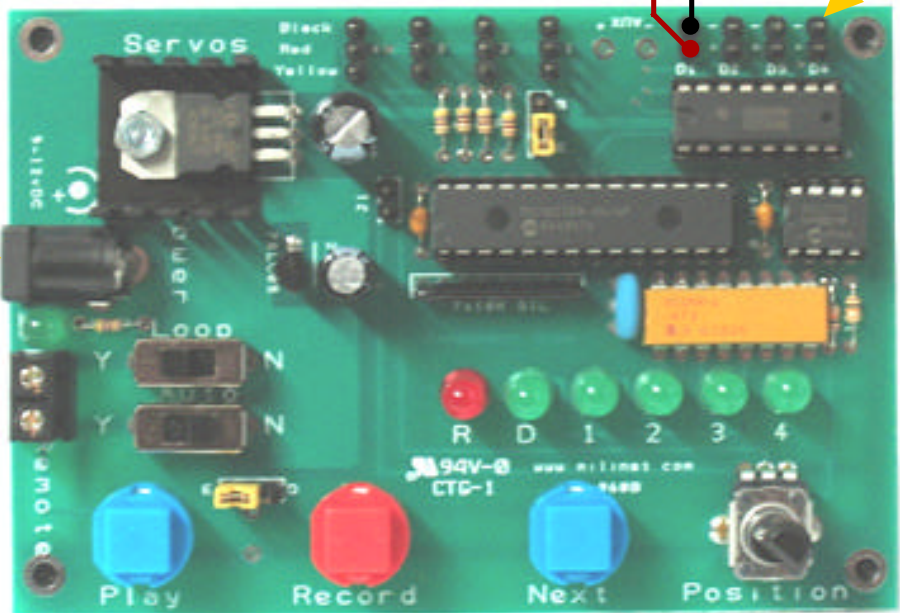

Wizard - 1 Interface Board

Wizard Board to MP3 Audio Board

PLAYBACK

Speaker and Amplifier

1/8 Audio Cable

MP3 Audio Playback Board

2.1 mm Connector

Wall Power Supply (9 Vdc @ 800 mAmp)

Wire

Wire

Micro SS Relay

Digital Output Connection (+5 Vdc)

Wizard - 1 Controller

Power Connection 9 Vdc @ 2 Amp

Wall Plug Power Supply 9 Vdc @ 2.0 Amp

Wall Power Adapter

Wizard - 1 Interface Board
Wizard Board to MP3 Sound Board

Duo MP3 Audio
Playback Board

Power
Connection
9 Vdc @ 1 Amp

2.1 mm
Connector

Wall Power Supply
(9 Vdc @ 800 mAmp)

Audio Amp
and Speaker

Audio Amp
and Speaker

Digital Output
Connection
(+5 Vdc)

Micro SS
Relay

Micro SS
Relay

Power
Connection
9 Vdc @ 2 Amp

Wizard-1
Control Board

Wall Power
Adapter

Wall Plug Power Supply
9 Vdc @ 2.0 Amp