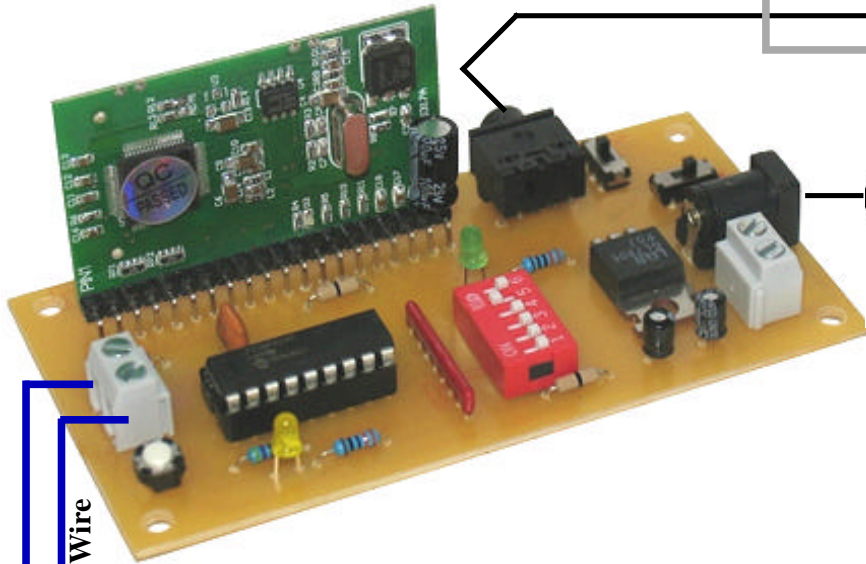

Wizard - 1 Interface Board

Wizard Board to MP3 Audio Board

PLAYBACK

Speaker and Amplifier

1/8 Audio Cable

MP3 Audio Playback Board

2.1 mm Connector

Wall Power Supply (9 Vdc @ 800 mAmp)

Wire

Wire

Micro SS Relay

Digital Output Connection (+5 Vdc)

Wizard - 1 Controller

Power Connection 9 Vdc @ 2 Amp

Wall Plug Power Supply 9 Vdc @ 2.0 Amp

Wall Power Adapter

Wizard - 1 Interface Board
Wizard Board to MP3 Sound Board

Duo MP3 Audio
Playback Board

Power
Connection
9 Vdc @ 1 Amp

2.1 mm
Connector

Wall Power Supply
(9 Vdc @ 800 mAmp)

Audio Amp
and Speaker

Audio Amp
and Speaker

Digital Output
Connection
(+5 Vdc)

Micro SS
Relay

Micro SS
Relay

Power
Connection
9 Vdc @ 2 Amp

Wizard-1
Control Board

Wall Power
Adapter

Wall Plug Power Supply
9 Vdc @ 2.0 Amp