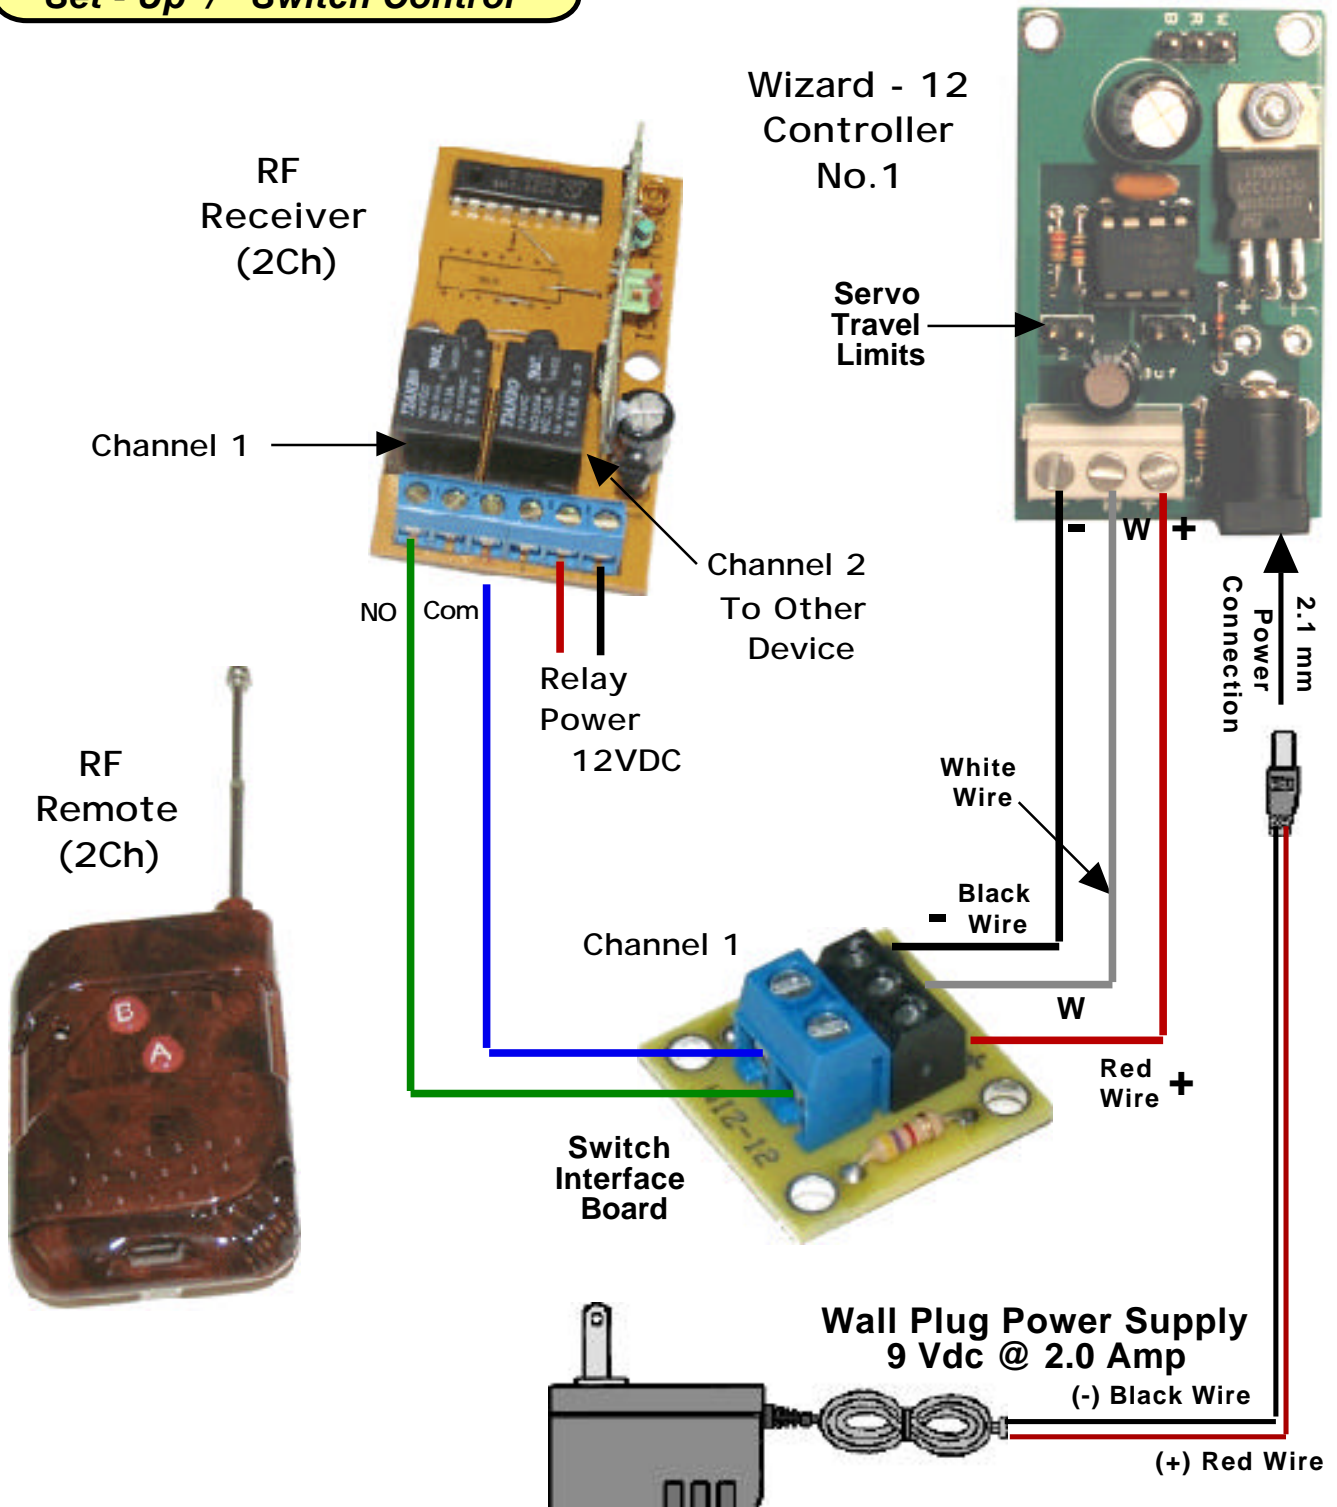

Wizard - 12 Single Servo Controller Controller

Set - Up / RF Switch Control

Location B
Momentary On / Off
Switch Hand Module

Servo Position
A Default Position
B
C

- (1) Servo Arm Left
- (2) Servo Arm Right
- (3) Sound Board -A
- (4) Wizard-11 Board

Wizard - 12 *Single Servo Controller*

Controller
Ver 1.0

Set - Up / Switch Control

Wizard - 12 Single Servo Controller

Controller
Ver 1.0

Set - Up / Switch Control

Wizard - 12 Duo-Servo Controller

Controller
Ver 1.0

Set - Up / Switch Control