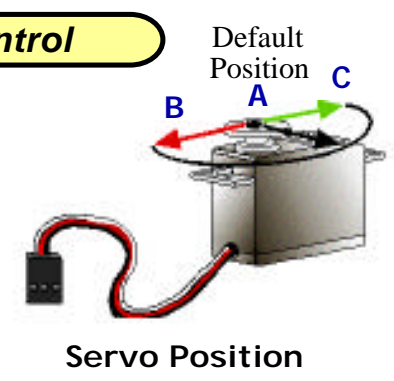

Wizard - 12 Single Servo Controller Controller

Set - Up / RF Switch Control

Location B
Momentary On / Off
Switch Hand Module

Servo Position
A Default Position
B
C

- (1) Servo Arm Left
- (2) Servo Arm Right
- (3) Sound Board -A
- (4) Wizard-11 Board

Wizard - 12 *Single Servo Controller*

Controller
Ver 1.0

Set - Up / Switch Control

Wizard - 12 Single Servo Controller

Controller
Ver 1.0

Set - Up / Switch Control

Wizard - 12 Duo-Servo Controller

Controller
Ver 1.0

Set - Up / Switch Control