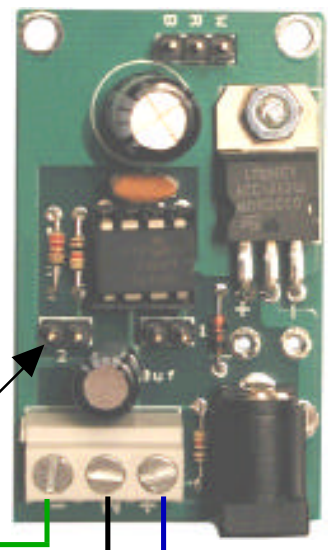

Wizard - 12 Single Servo Controller Controller

Set - Up / RF Switch Control

Location B
Momentary On / Off
Switch Hand Module

Servo Position
A Default Position
B
C

- (1) Servo Arm Left
- (2) Servo Arm Right
- (3) Sound Board -A
- (4) Wizard-11 Board

Wizard - 12 *Single Servo Controller*

Controller
Ver 1.0

Set - Up / Switch Control

Wizard - 12 Single Servo Controller

Controller
Ver 1.0

Set - Up / Switch Control

Wizard - 12 Duo-Servo Controller

Controller
Ver 1.0

Set - Up / Switch Control