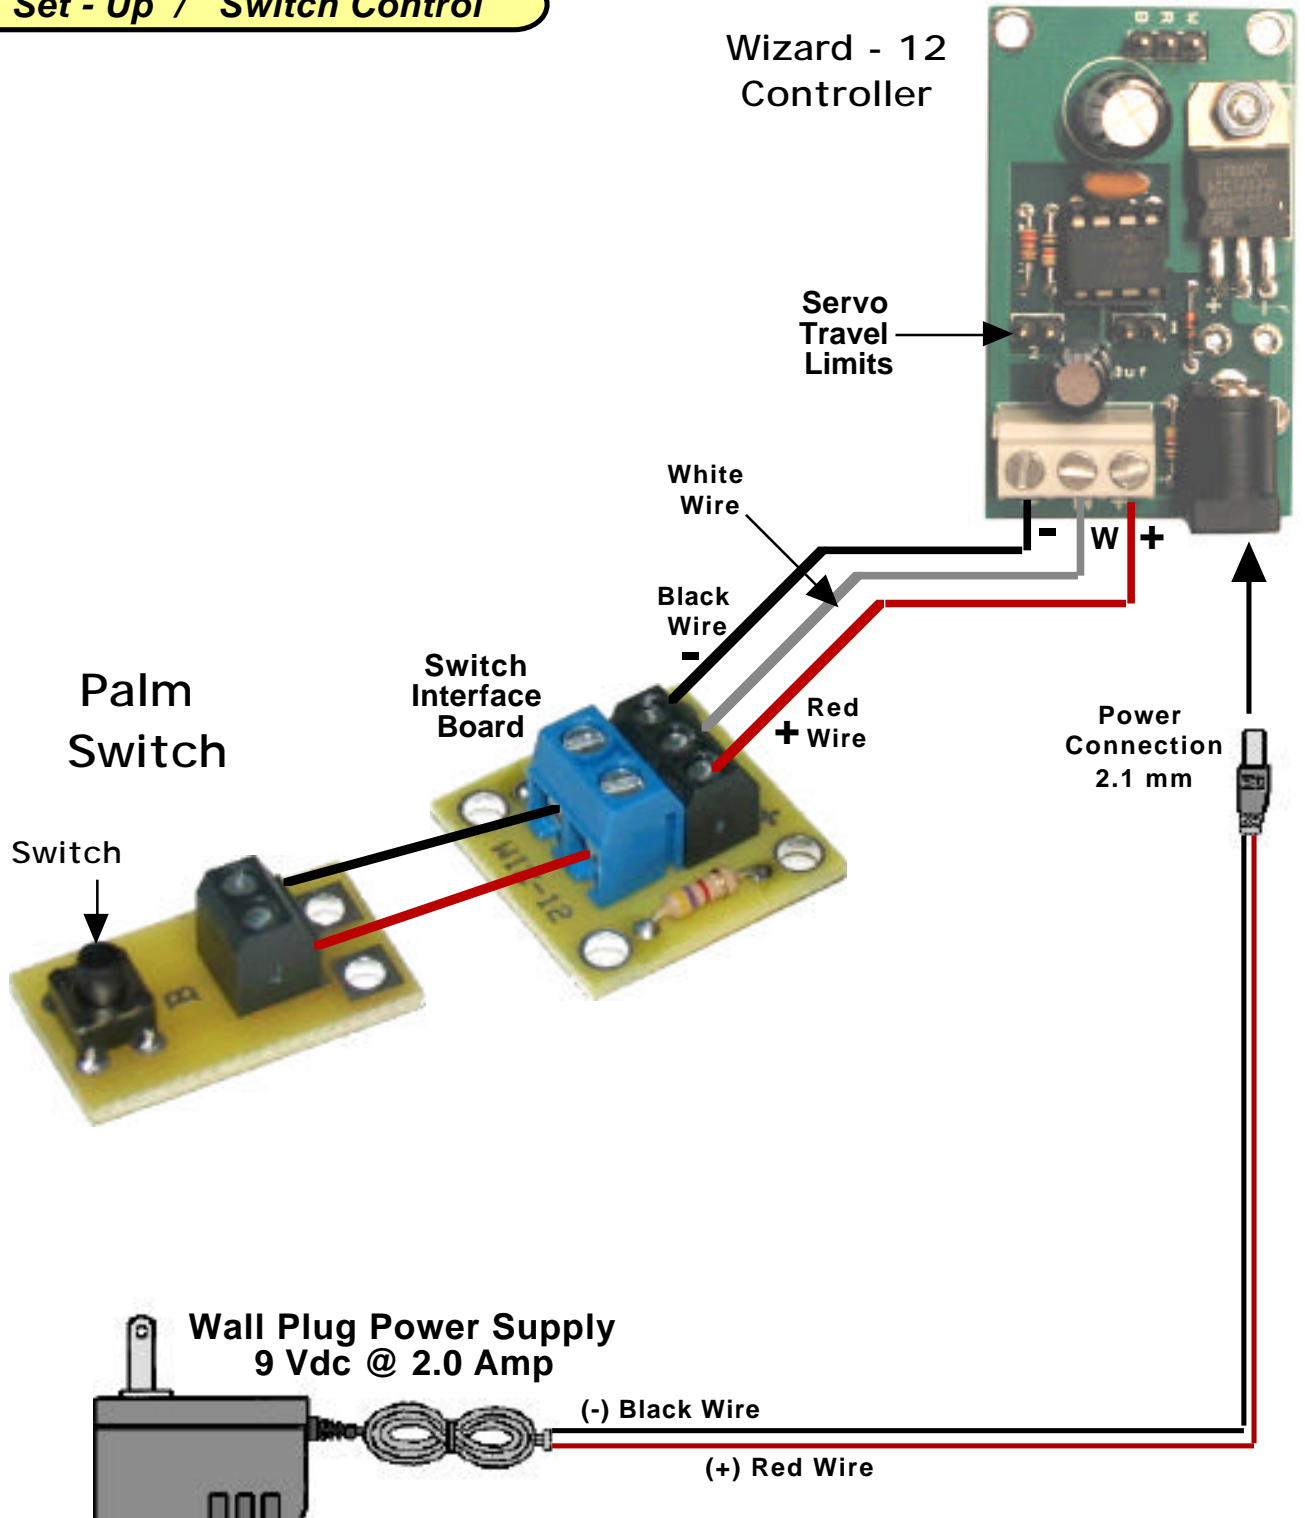

Wizard - 12 Single Servo Controller Controller

Set - Up / RF Switch Control

Location B
Momentary On / Off
Switch Hand Module

Servo Position
A Default Position
B
C

- (1) Servo Arm Left
- (2) Servo Arm Right
- (3) Sound Board -A
- (4) Wizard-11 Board

Wizard - 12 *Single Servo Controller*

Controller
Ver 1.0

Set - Up / Switch Control

Wizard - 12 Single Servo Controller

Controller
Ver 1.0

Set - Up / Switch Control

Wizard - 12 Duo-Servo Controller

Controller
Ver 1.0

Set - Up / Switch Control