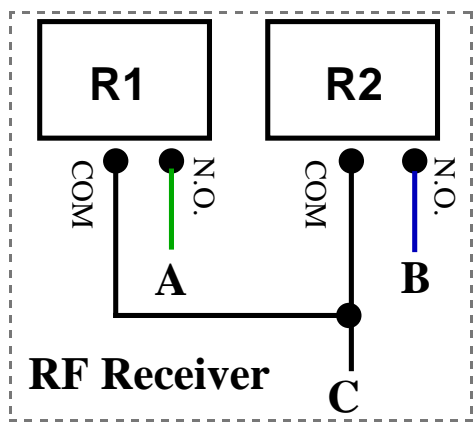

Wizard - 12 Single Servo Controller Controller

Set - Up / RF Switch Control

Location B
Momentary On / Off
Switch Hand Module

Servo Position
A Default Position
B
C

- (1) Servo Arm Left
- (2) Servo Arm Right
- (3) Sound Board -A
- (4) Wizard-11 Board

Wizard - 12 *Single Servo Controller*

Controller
Ver 1.0

Set - Up / Switch Control

Wizard - 12 Single Servo Controller

Controller
Ver 1.0

Set - Up / Switch Control

Wizard - 12 Duo-Servo Controller

Controller
Ver 1.0

Set - Up / Switch Control