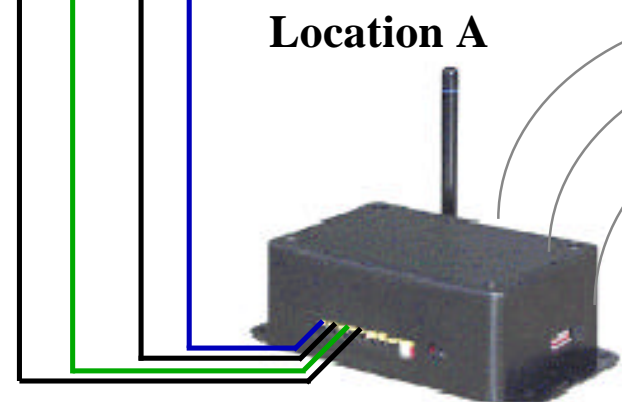

Wizard - 12 Single Servo Controller Controller

Set - Up / RF Switch Control

Location B
Momentary On / Off
Switch Hand Module

Servo Position
A Default Position
B
C

- (1) Servo Arm Left
- (2) Servo Arm Right
- (3) Sound Board -A
- (4) Wizard-11 Board

Wizard - 12 *Single Servo Controller*

Controller
Ver 1.0

Set - Up / Switch Control

Wizard - 12 Single Servo Controller

Controller
Ver 1.0

Set - Up / Switch Control

Wizard - 12 Duo-Servo Controller

Controller
Ver 1.0

Set - Up / Switch Control