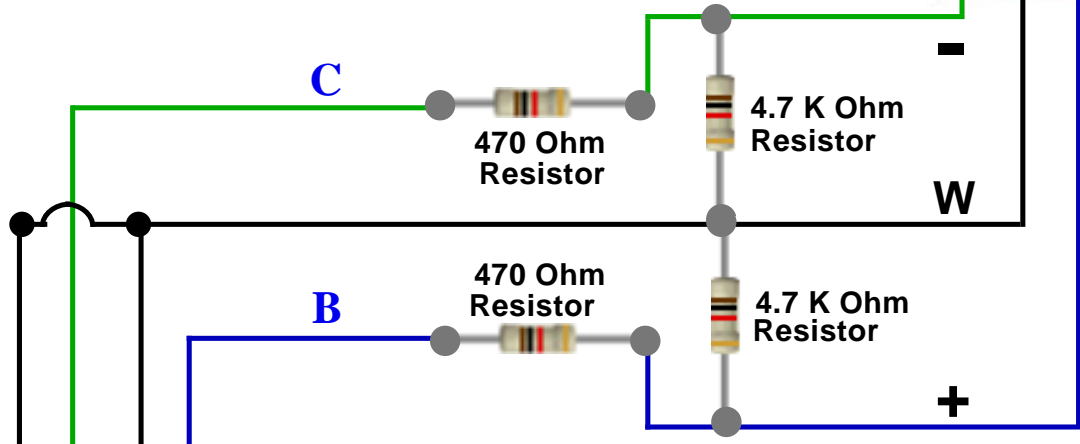

Wizard - 12 Single Servo Controller Controller

Set - Up / RF Switch Control

Location B
Momentary On / Off
Switch Hand Module

Servo Position
A Default Position
B
C

- (1) Servo Arm Left
- (2) Servo Arm Right
- (3) Sound Board -A
- (4) Wizard-11 Board

Wizard - 12 *Single Servo Controller*

Controller
Ver 1.0

Set - Up / Switch Control

Wizard - 12 Single Servo Controller

Controller
Ver 1.0

Set - Up / Switch Control

Wizard - 12 Duo-Servo Controller

Controller
Ver 1.0

Set - Up / Switch Control