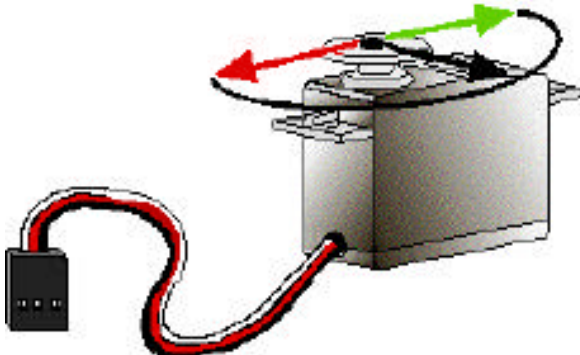

Puppet Plus Controller Board Optional LED Effect Control Mode

Puppeteer Plus Board

Relay

Relay Connections

24V DC @ 1 Amp

Wire Connection Terminal

Servo Connection

Black Wire