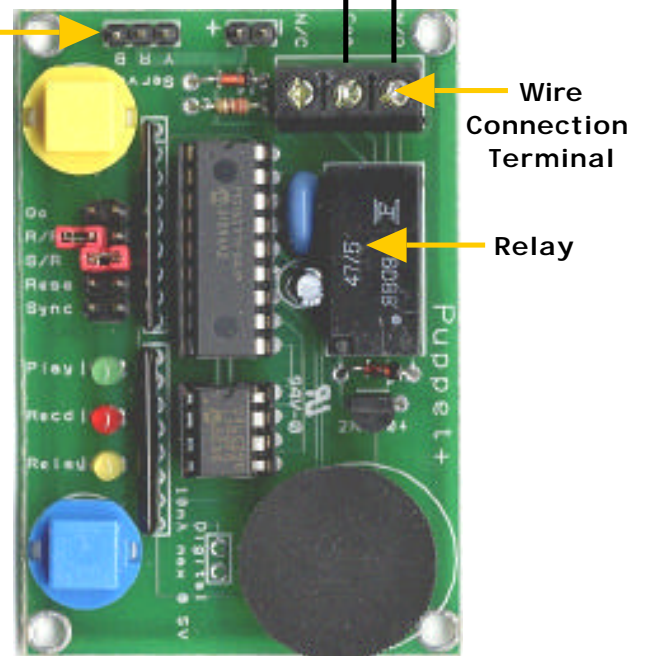

Puppet Plus - Controller Board
 Optional Pneumatic Output Mode
 Electrical Pneumatic Valve

Puppeteer Plus Board

Blue Point Engineering
 www.BPEsolutions.com
 Phone (303) 651-3794

Puppet Plus Controller Board Optional Digital to AC Output Mode

Puppeteer Plus Board

Caution:

* Use caution when working with AC Voltage. Touching or incorrectly wiring this circuit could cause serious personal injury or damage to equipment.

- Lights
- Sound System
- Fog Machine
- Effects Equipment,
- Etc.

Blue Point Engineering
www.BPEsolutions.com
Phone (303) 651-3794

Puppet Plus Controller Board Optional DC Motor Control Mode

Puppeteer Plus Board

OR

Blue Point Engineering
www.BPEsolutions.com
Phone (303) 651-3794

Puppet Plus Controller Board Optional LED Effect Control Mode

Puppeteer Plus Board

Relay

Relay Connections

24V DC @ 1 Amp

Wire Connection Terminal

Servo Connection

Black Wire