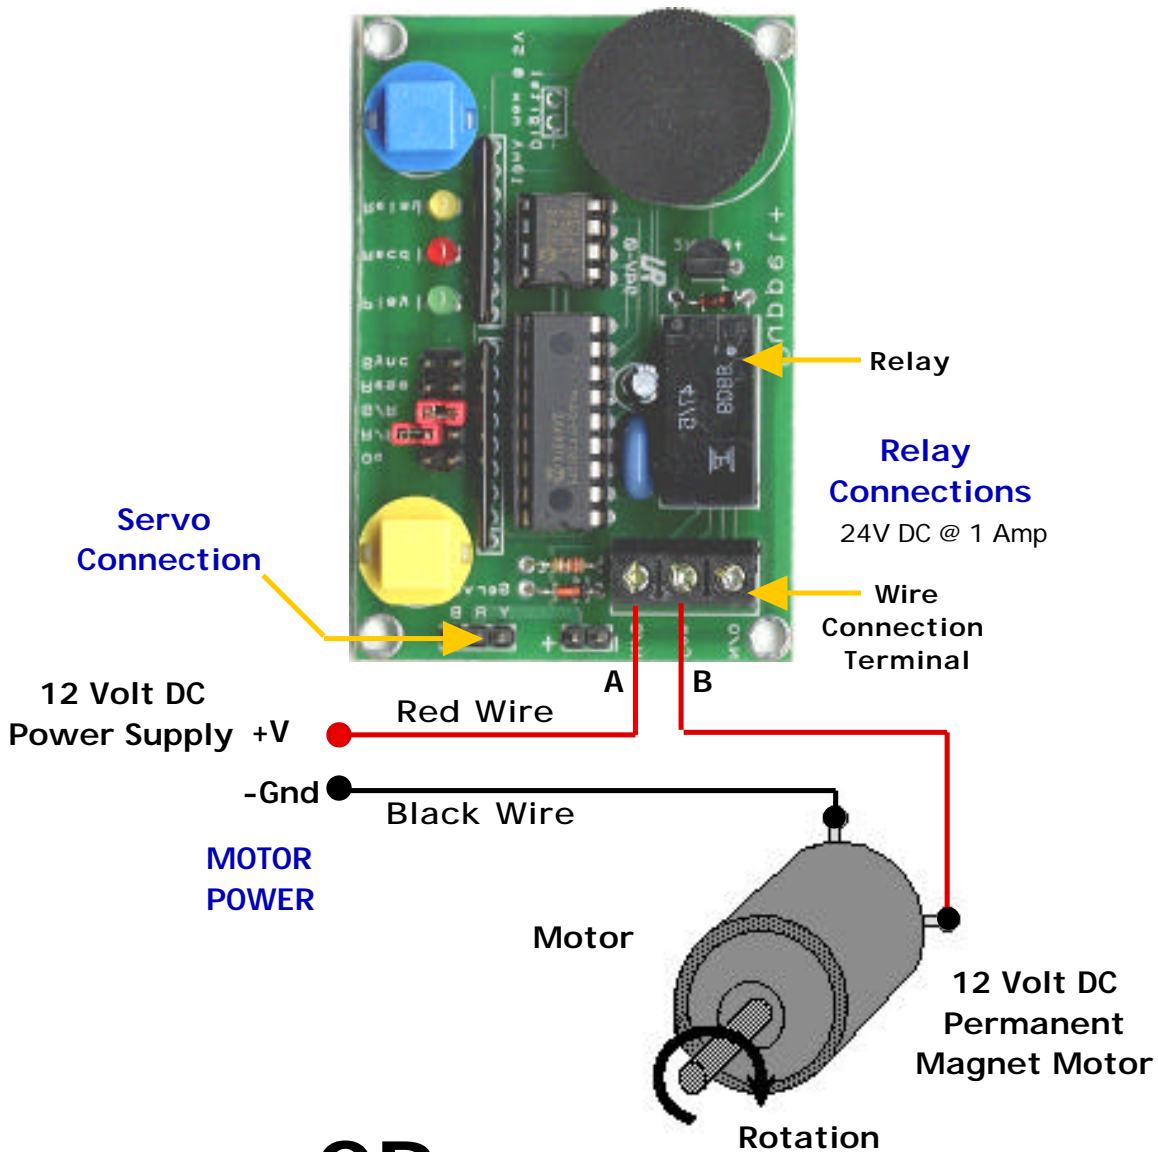

Puppet Plus Controller Board Optional DC Motor Control Mode

Puppeteer Plus Board

OR