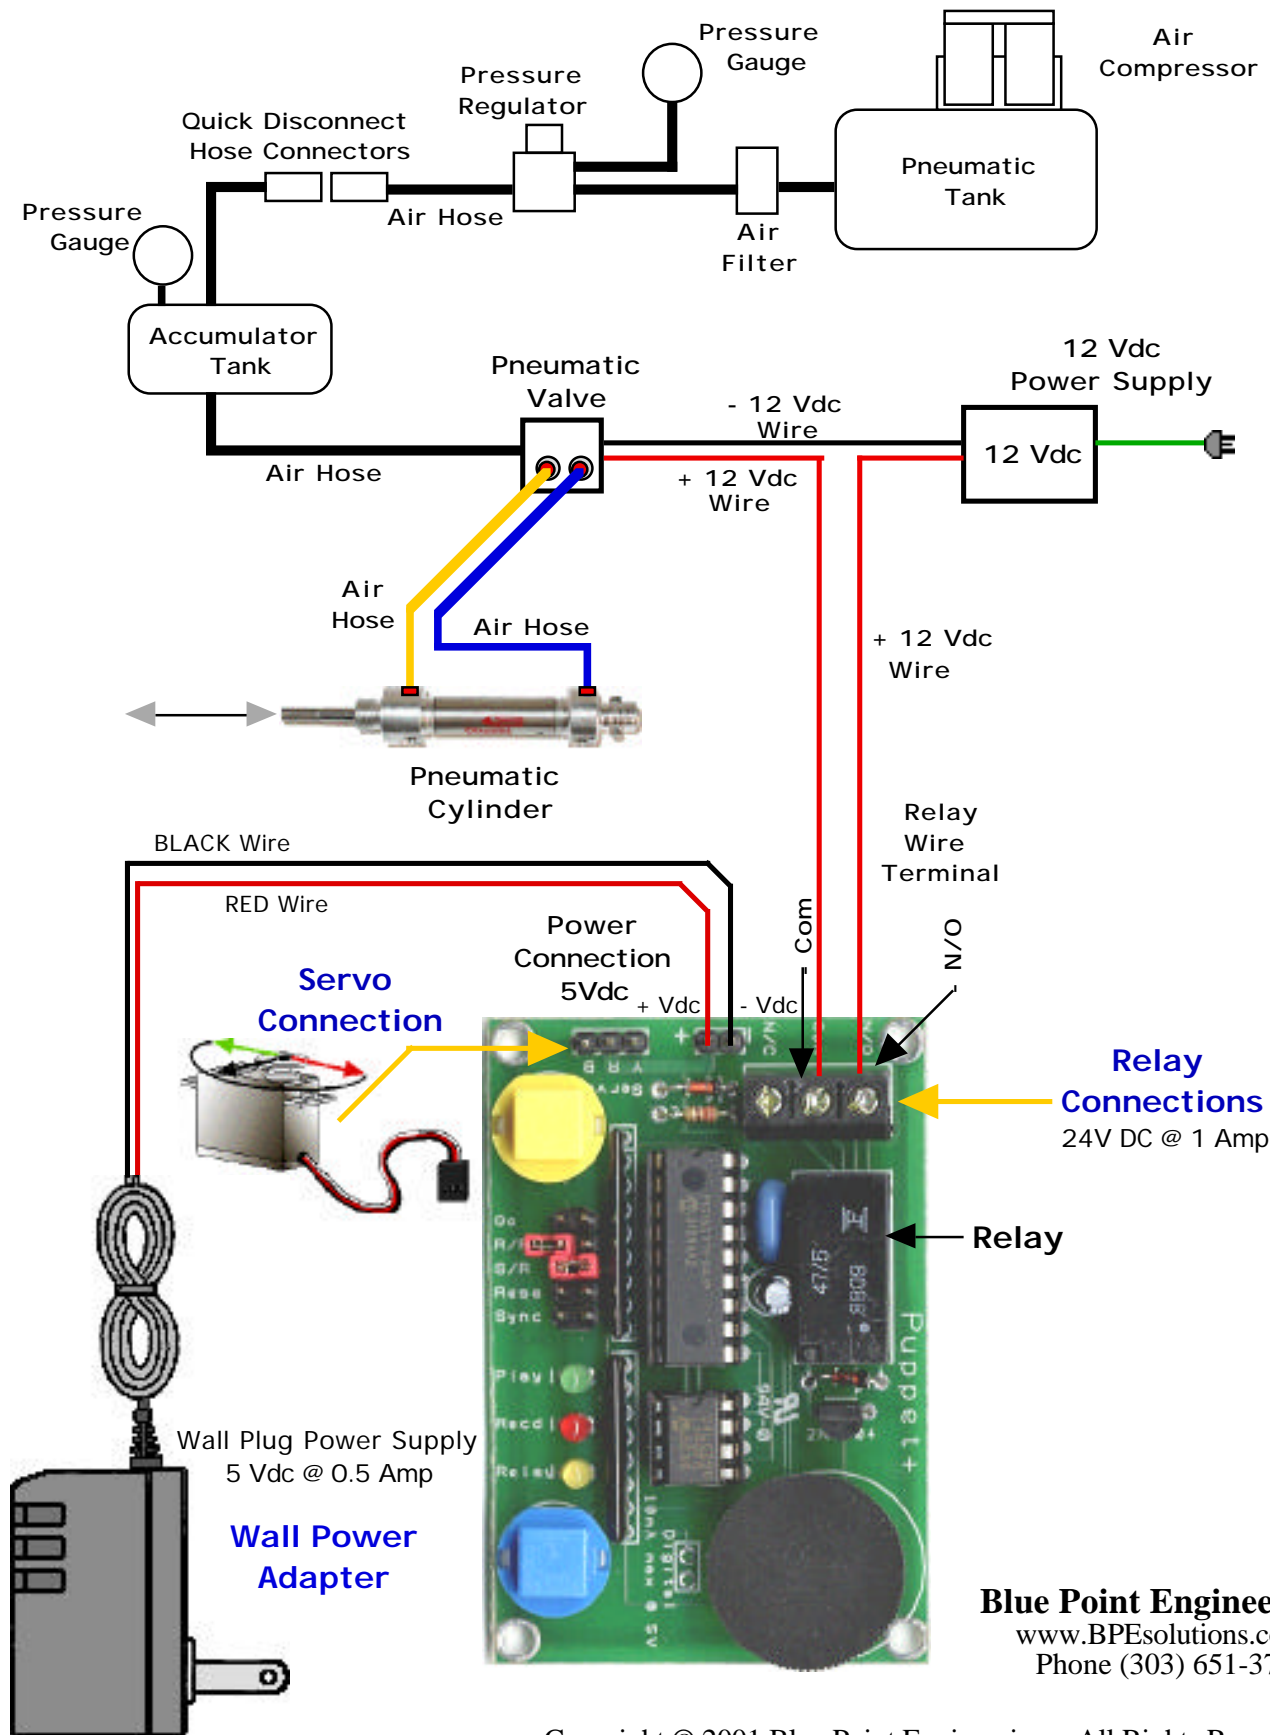

Puppet Plus - Controller Board
 Optional Pneumatic Output Mode
 Electrical Pneumatic Valve

Puppeteer Plus Board

Blue Point Engineering
 www.BPEsolutions.com
 Phone (303) 651-3794

Puppet Plus Controller Board Optional Digital to AC Output Mode

Puppeteer Plus Board

Caution:

* Use caution when working with AC Voltage. Touching or incorrectly wiring this circuit could cause serious personal injury or damage to equipment.

- Lights
- Sound System
- Fog Machine
- Effects Equipment,
- Etc.

Puppet Plus Controller Board Optional LED Effect Control Mode

Puppeteer Plus Board

Relay

Relay Connections

24V DC @ 1 Amp

Wire Connection Terminal

Servo Connection

Black Wire