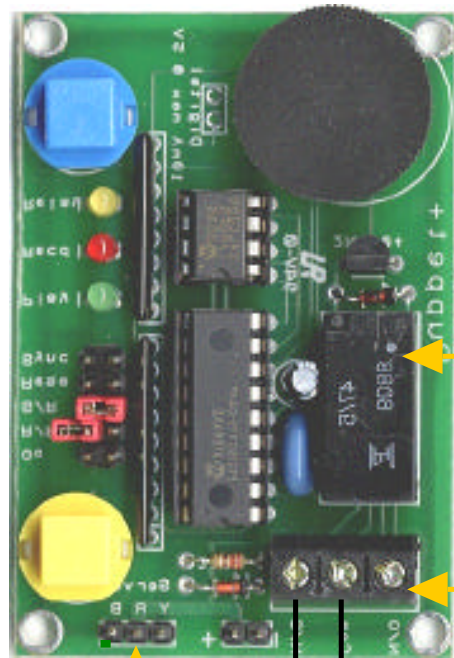

Blue Point Engineering
www.BPEsolutions.com
Phone (303) 651-3794

Puppet Plus Controller Board Optional DC Motor Control Mode

Puppeteer Plus Board

OR

Blue Point Engineering
www.BPEsolutions.com
Phone (303) 651-3794

Puppet Plus Controller Board Optional LED Effect Control Mode

Puppeteer Plus Board

Relay

Relay Connections

24V DC @ 1 Amp

Wire Connection Terminal

Servo Connection

Black Wire