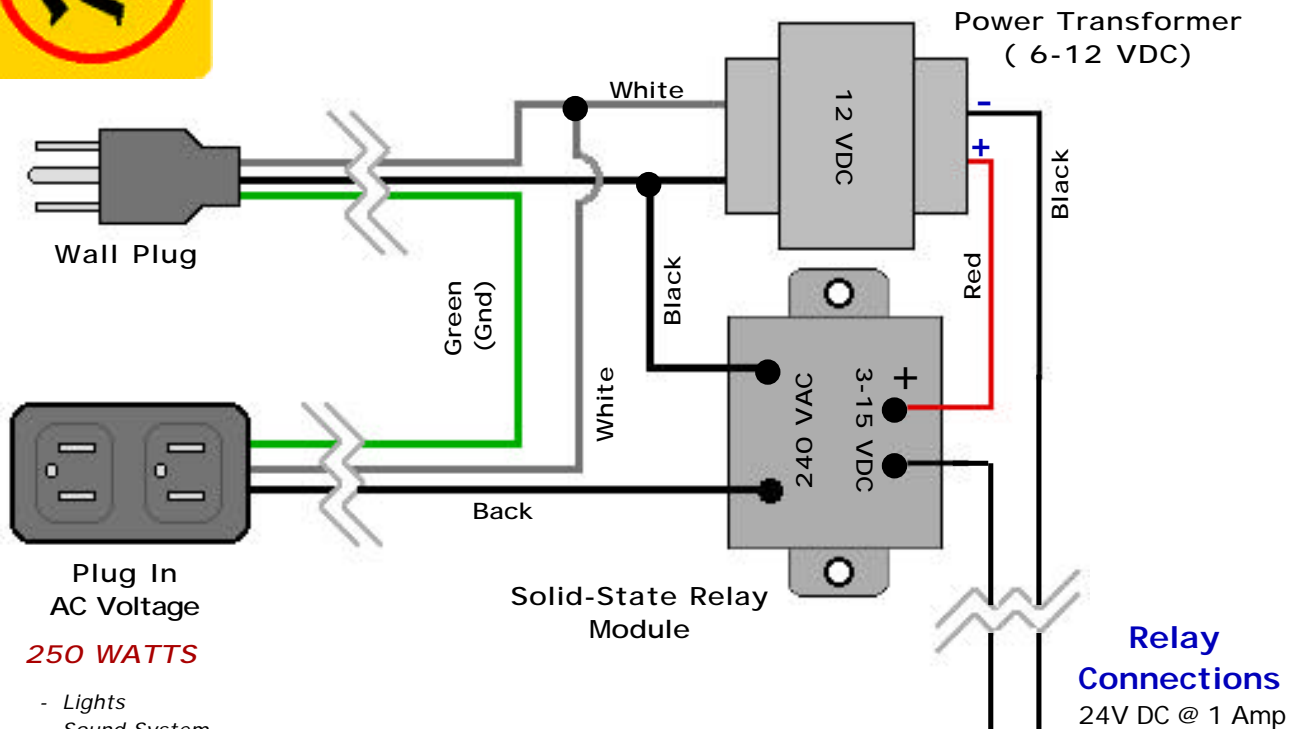

Puppeteer Plus Board

Caution:

* Use caution when working with AC Voltage. Touching or incorrectly wiring this circuit could cause serious personal injury or damage to equipment.

- Lights
- Sound System
- Fog Machine
- Effects Equipment,
- Etc.

Puppet Plus Controller Board Optional LED Effect Control Mode

Puppeteer Plus Board

Relay

Relay Connections

24V DC @ 1 Amp

Wire Connection Terminal

Servo Connection

Black Wire