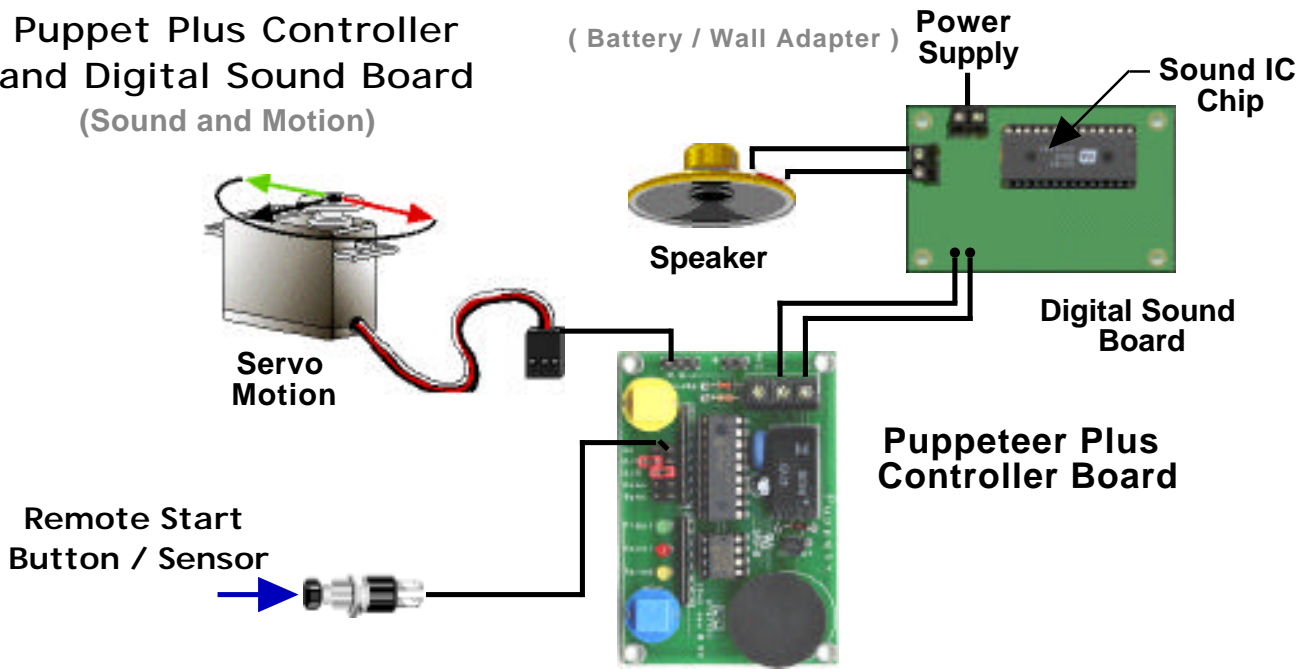

Puppet Plus Controller and Digital Sound Board (Sound and Motion)

Puppet Plus Animation

Talking Skull

- REMOTE SWITCH**
- Floor Mat Switch.
 - PIR Sensor.
 - Manual Operated Switch.
 - Relay Contact Switch, etc.