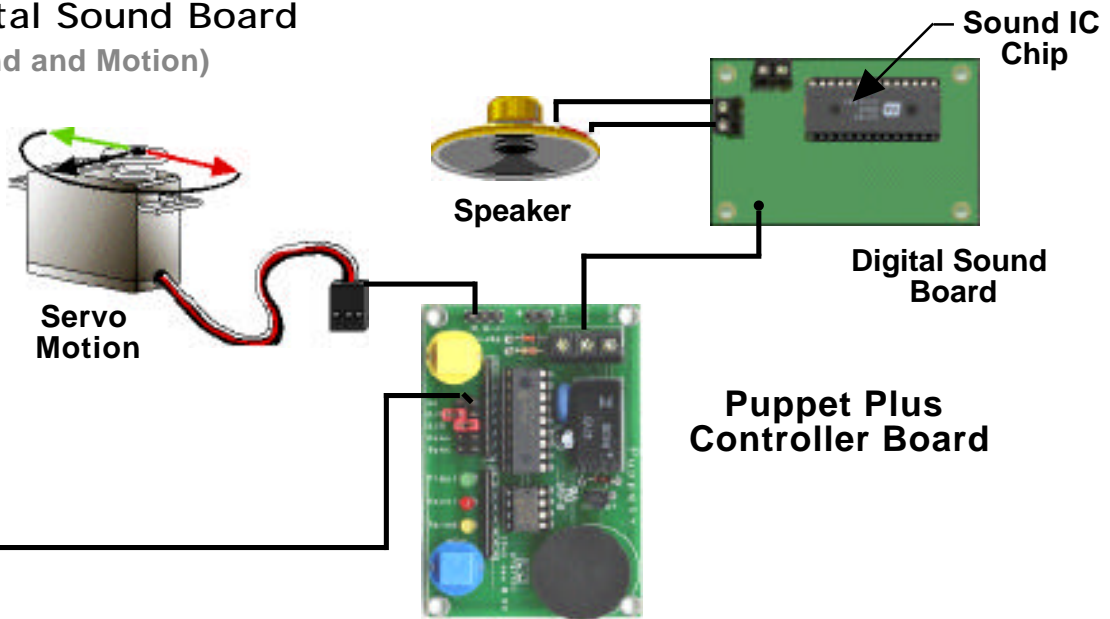

RF Transmitter and Receiver with Puppet Controller Boards

Puppet Plus Controller and Digital Sound Board
(Sound and Motion)

AND / OR

Puppet - E Controller Board

RF Receiver

Remote Module

Copyright © 2003 Blue Point Engineering, All Rights Reserved