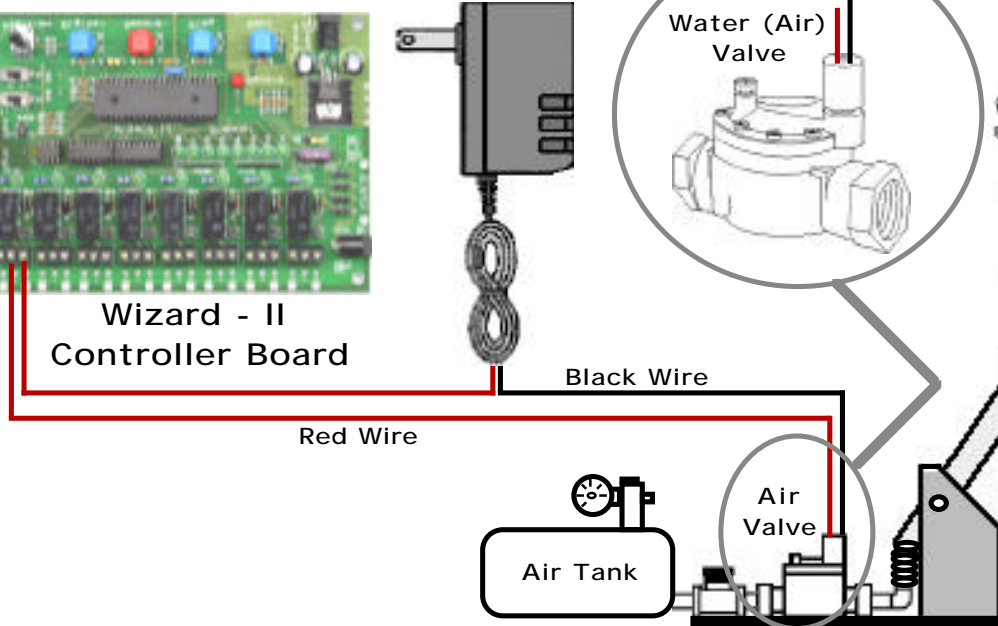

Wizard - II Controller Board  
Water Valve Overview

Wizard - II  
Controller Board

Wizard - II Controller Board  
Air Valve Overview

Wizard - II  
Controller Board

Power Supply  
(12 Vdc @ 10 Amp )

Confetti  
Cannon