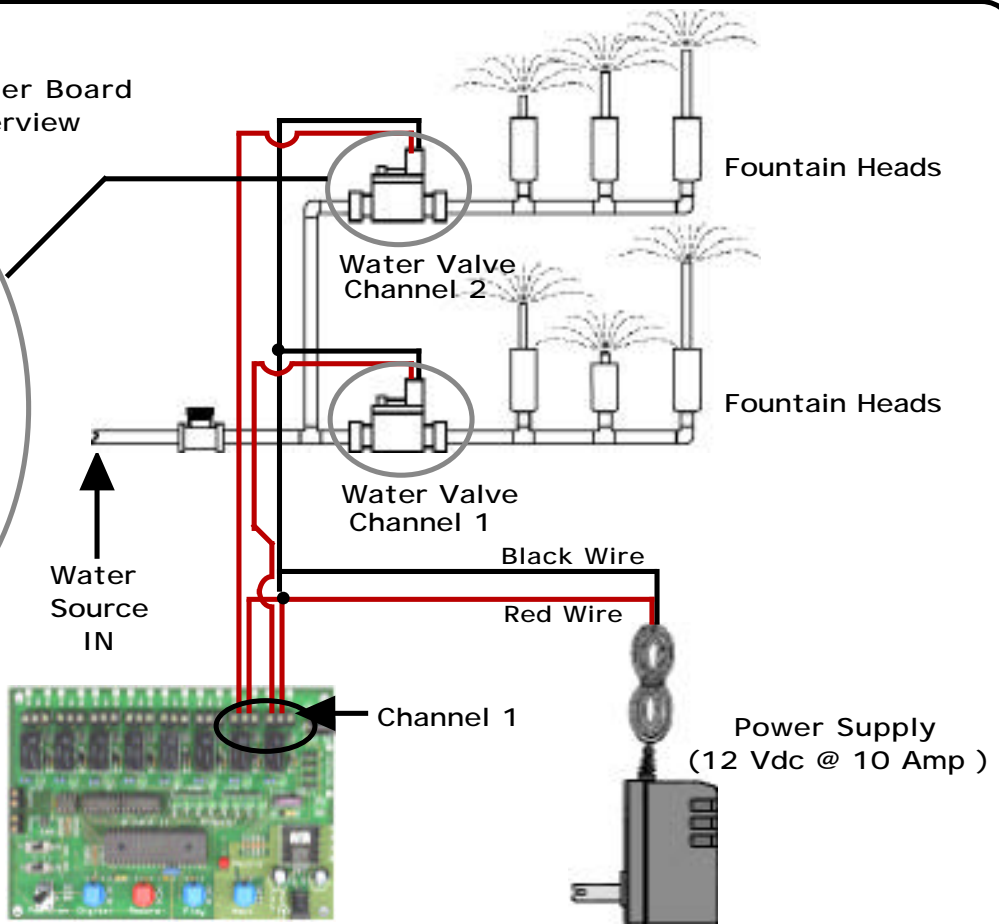

Wizard - II Controller Board  
Water Valve Overview

Wizard - II  
Controller Board

Wizard - II Controller Board  
Air Valve Overview

Wizard - II  
Controller Board

Power Supply  
(12 Vdc @ 10 Amp )

Confetti  
Cannon