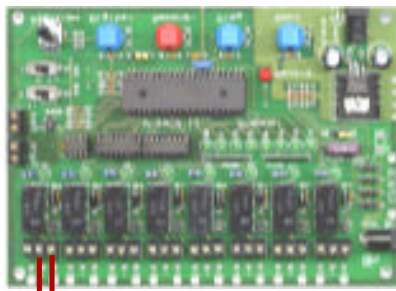

Wizard - II Controller Board  
Water Valve Overview

Wizard - II  
Controller Board

Wizard - II Controller Board  
Air Valve Overview

Wizard - II  
Controller Board

Power Supply  
(12 Vdc @ 10 Amp )

Confetti  
Cannon