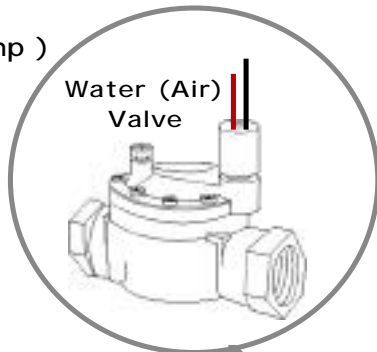

Wizard - II Controller Board  
Water Valve Overview

Wizard - II  
Controller Board

Wizard - II Controller Board  
Air Valve Overview

Wizard - II  
Controller Board

Power Supply  
(12 Vdc @ 10 Amp )

Confetti  
Cannon