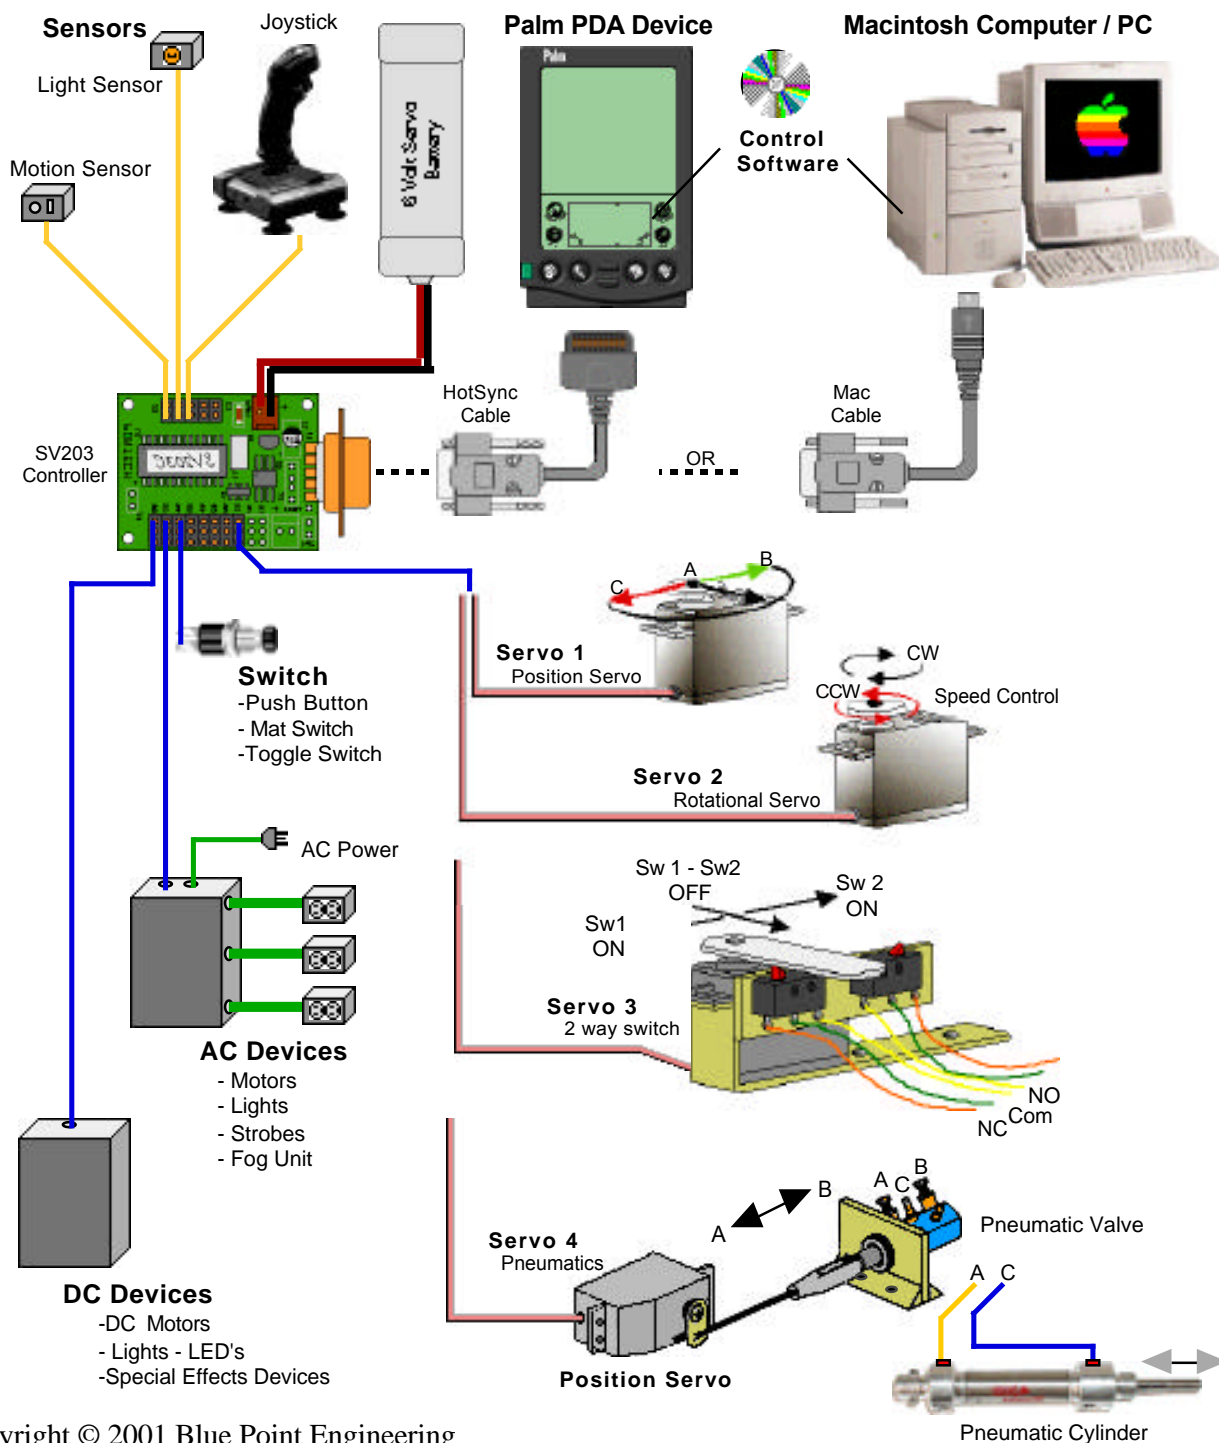

## SV203 Interface Animatronics Overview

### Animatronic Applications

Copyright © 2001 Blue Point Engineering

## SV203 Interface Animatronic Application

### Joystick-Servo Application

Copyright © 2001 Blue Point Engineering