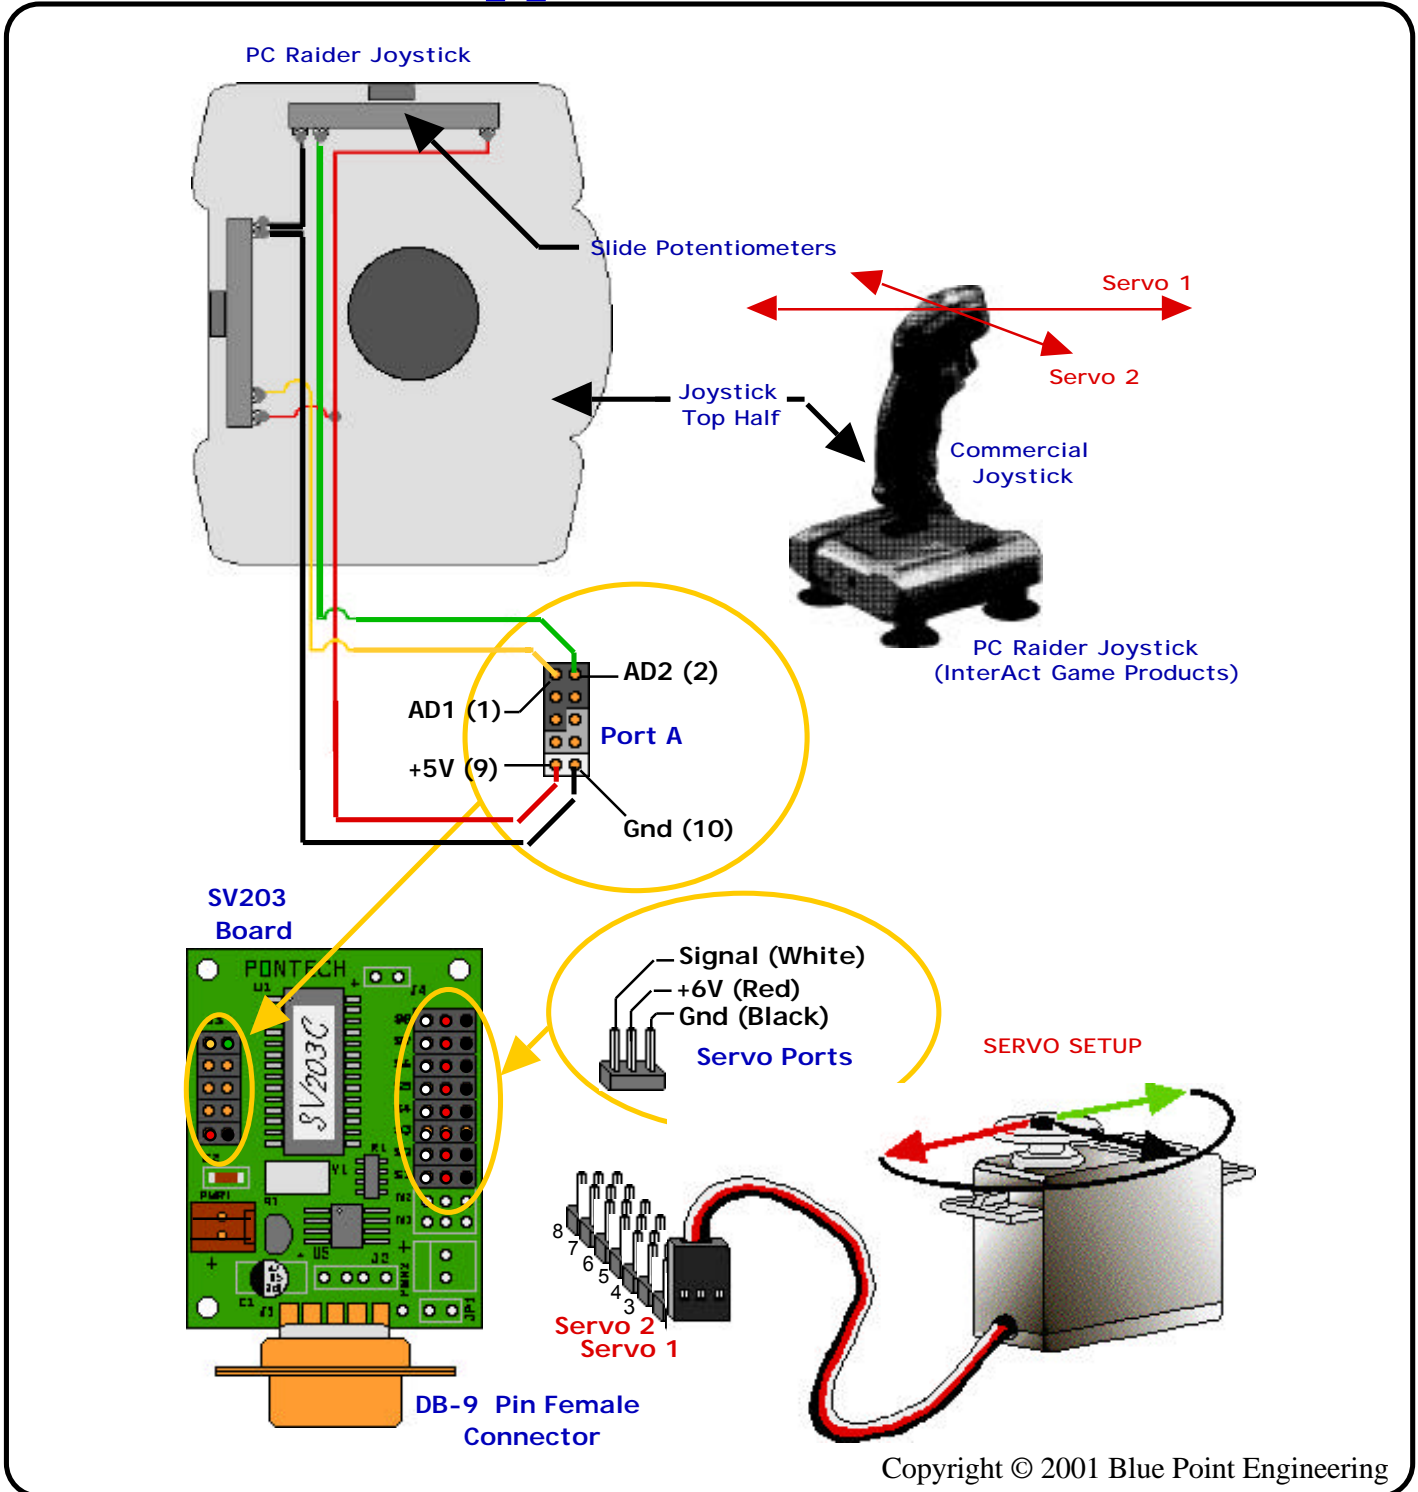

SV203 Interface Animatronic Application

Joystick-Servo Application

Copyright © 2001 Blue Point Engineering