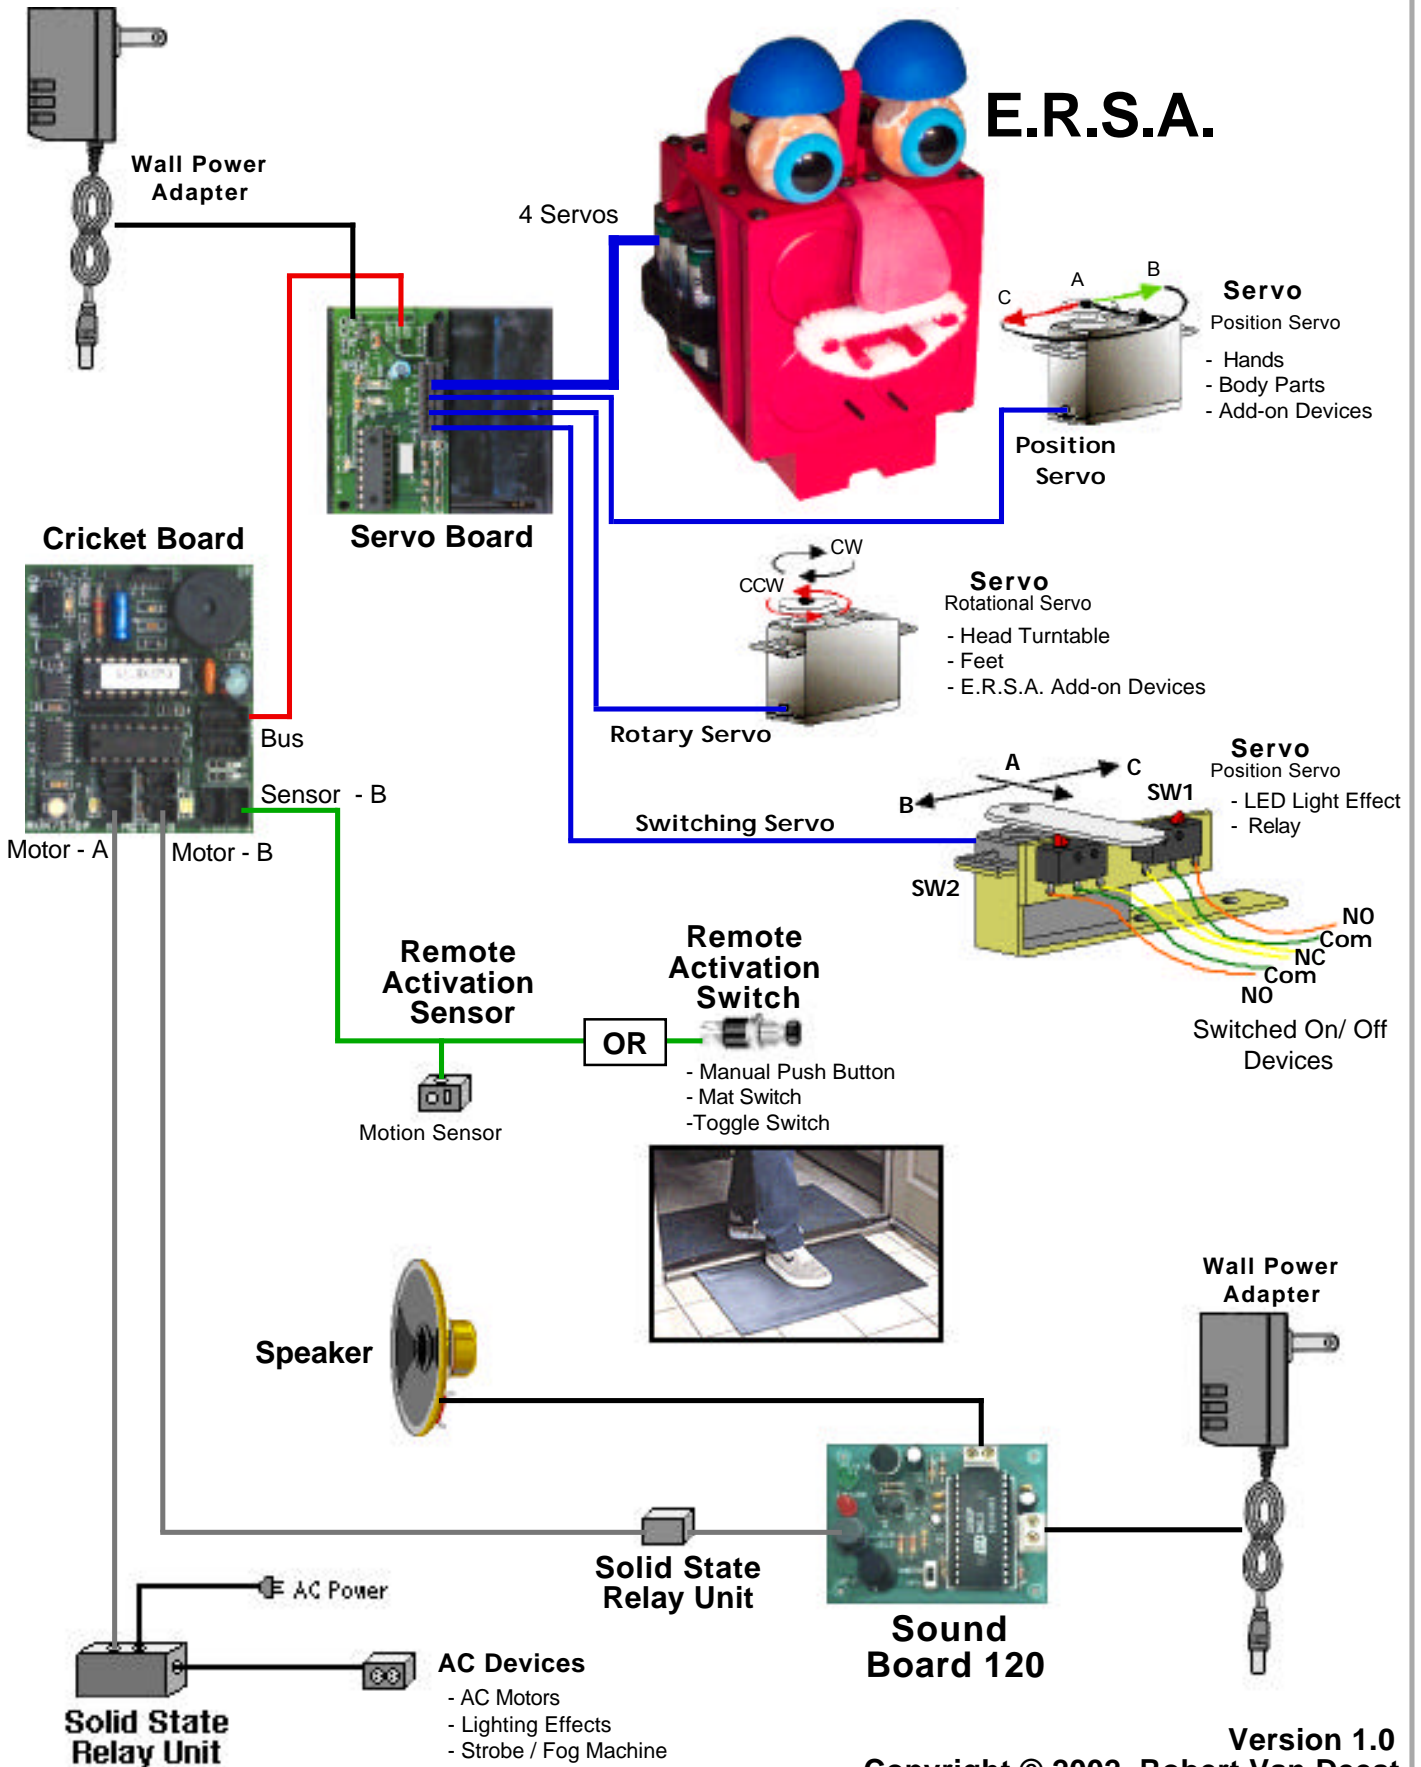

Handy Cricket Interface

E.S.R.A. - Animatronic Talking Head

(Expressive System for Robotic Animation)

E.R.S.A.

Handy Cricket Interface Servo Connection

Cricket 8 -Servo Controller

Handy Cricket Interface

Bus Ports

- Purple
- White
- Red
- Black

Standard R/C Servo
+5 Vdc

Channel 7

R/C Servo
Connection

- Black
- Red
- Yellow / White

Power
Jumper
(JP1)

Bus
Port

Power
LED
(Red)

Logic
LED
(Green)

- 7
 - 6
 - 5
 - 4
 - 3
 - 2
 - 1
 - 0
- Servo
Channels

Cricket 8 -Servo Controller

Version 1.0

Copyright © 2002, Robert Van Deest