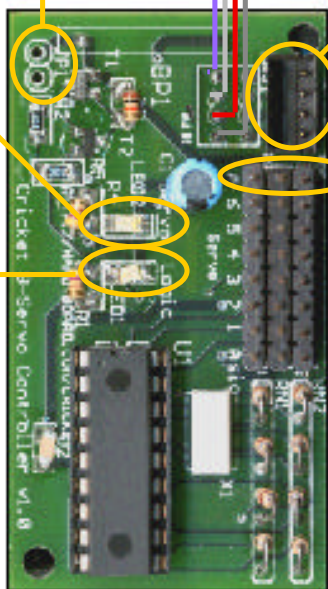

Handy Cricket Interface

E.S.R.A. - Animatronic Talking Head

(Expressive System for Robotic Animation)

E.R.S.A.

Handy Cricket Interface Servo Connection

Cricket 8 -Servo Controller

Handy Cricket Interface

Bus Ports

- Purple
- White
- Red
- Black

Standard R/C Servo
+5 Vdc

Channel 7

R/C Servo
Connection

- Black
- Red
- Yellow / White

Power
Jumper
(JP1)

Bus
Port

Power
LED
(Red)

Logic
LED
(Green)

- 7
 - 6
 - 5
 - 4
 - 3
 - 2
 - 1
 - 0
- Servo
Channels

Cricket 8 -Servo Controller

Version 1.0

Copyright © 2002, Robert Van Deest