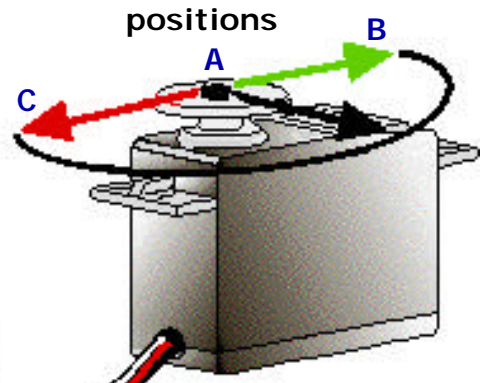

Handy Cricket Interface

E.S.R.A. - Animatronic Talking Head

(Expressive System for Robotic Animation)

E.R.S.A.

Handy Cricket Interface Servo Connection

Cricket 8 -Servo Controller

Handy Cricket Interface

Bus Ports

- Purple
- White
- Red
- Black

Standard R/C Servo
+5 Vdc

Channel 7

R/C Servo
Connection

- Black
- Red
- Yellow / White

Power
Jumper
(JP1)

Bus
Port

Power
LED
(Red)